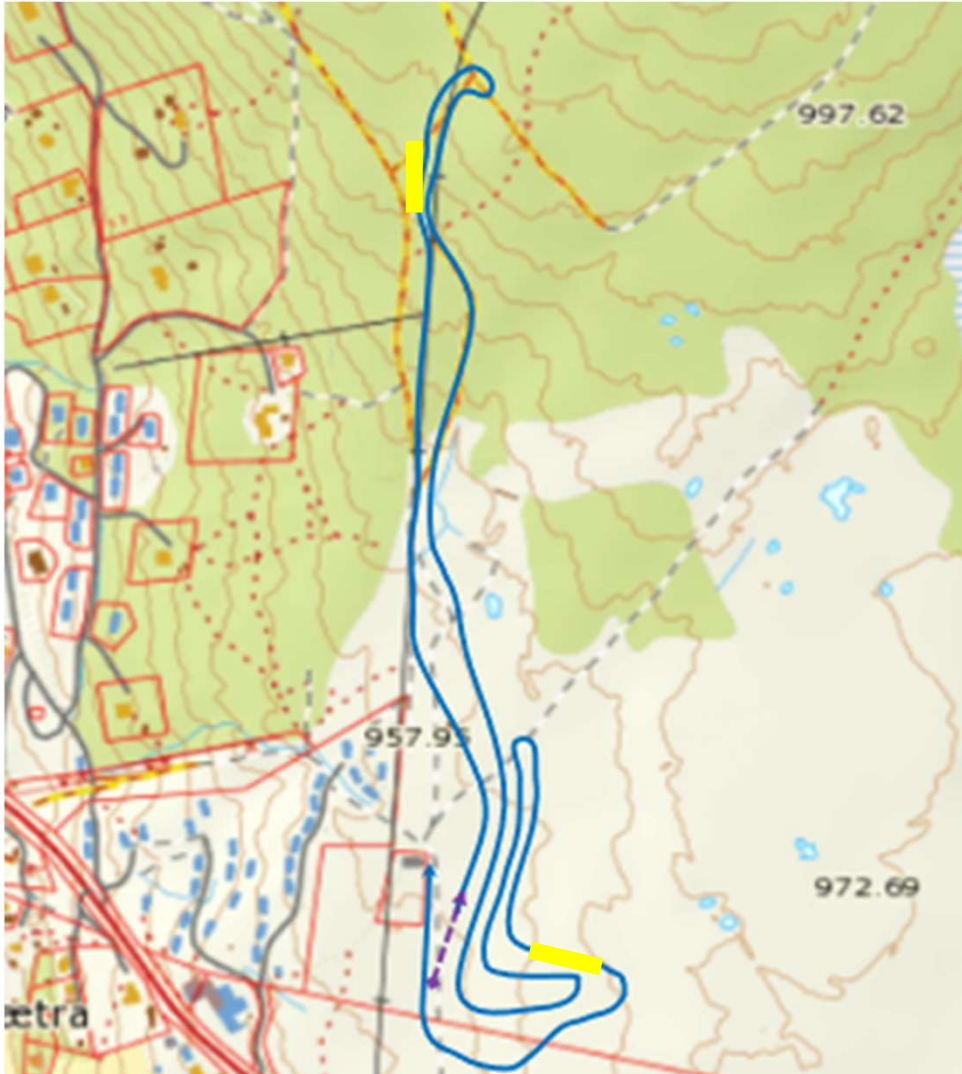

Note! Change!

Classical Technique zones, distance Sunday

2 Classical technique zones,
distance

Marked yellow in map

In the courses marked with:

Start
Zone

End
Zone

Video control