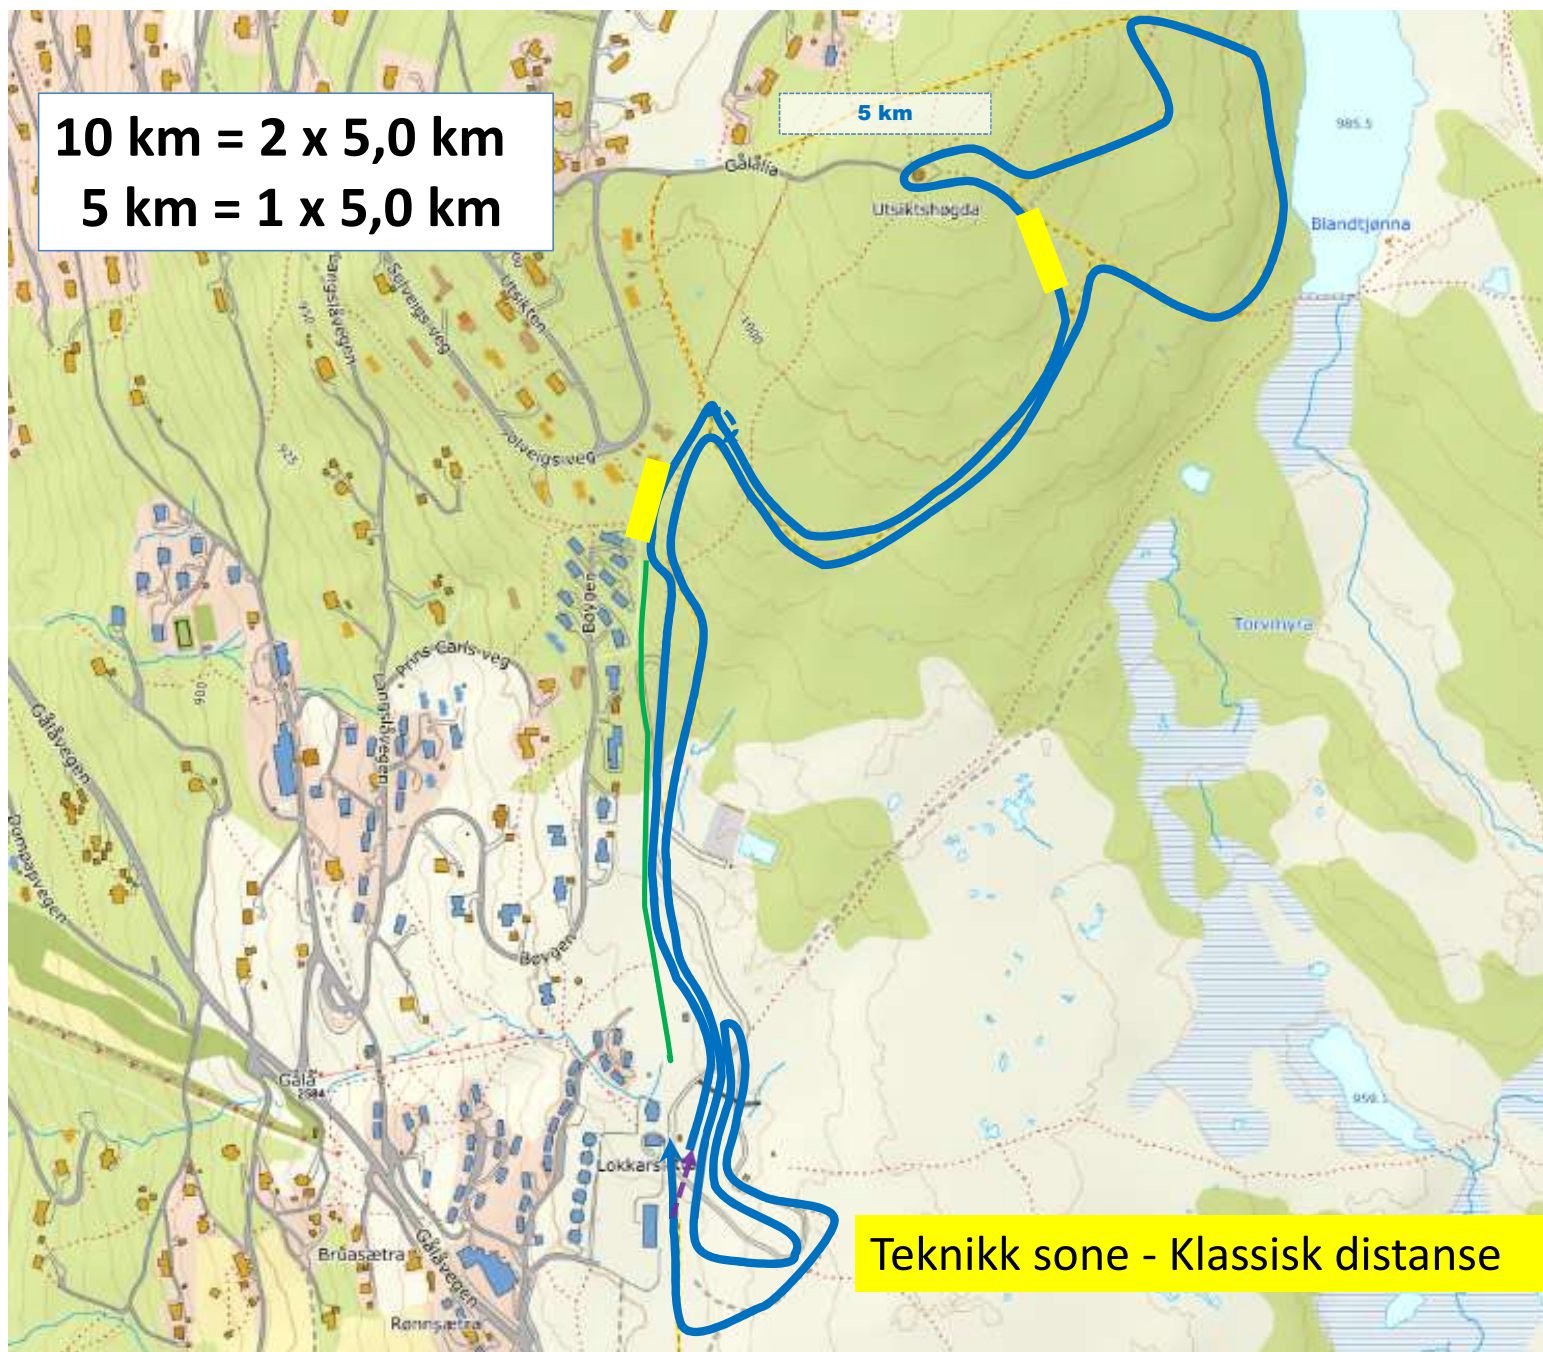

GålaSPRINTEN

Rev 1/12: Løypekart klassisk distanse/para standing lørdag 2/12

10 km = 2 x 5,0 km

5 km = 1 x 5,0 km

Course length:	5,201m	Height difference (HD):	70m	Lowest point:	951m
Course category:	D	Maximum climb (MC):	39m	Highest point:	1,021m
		Total climb (TC):	149m		