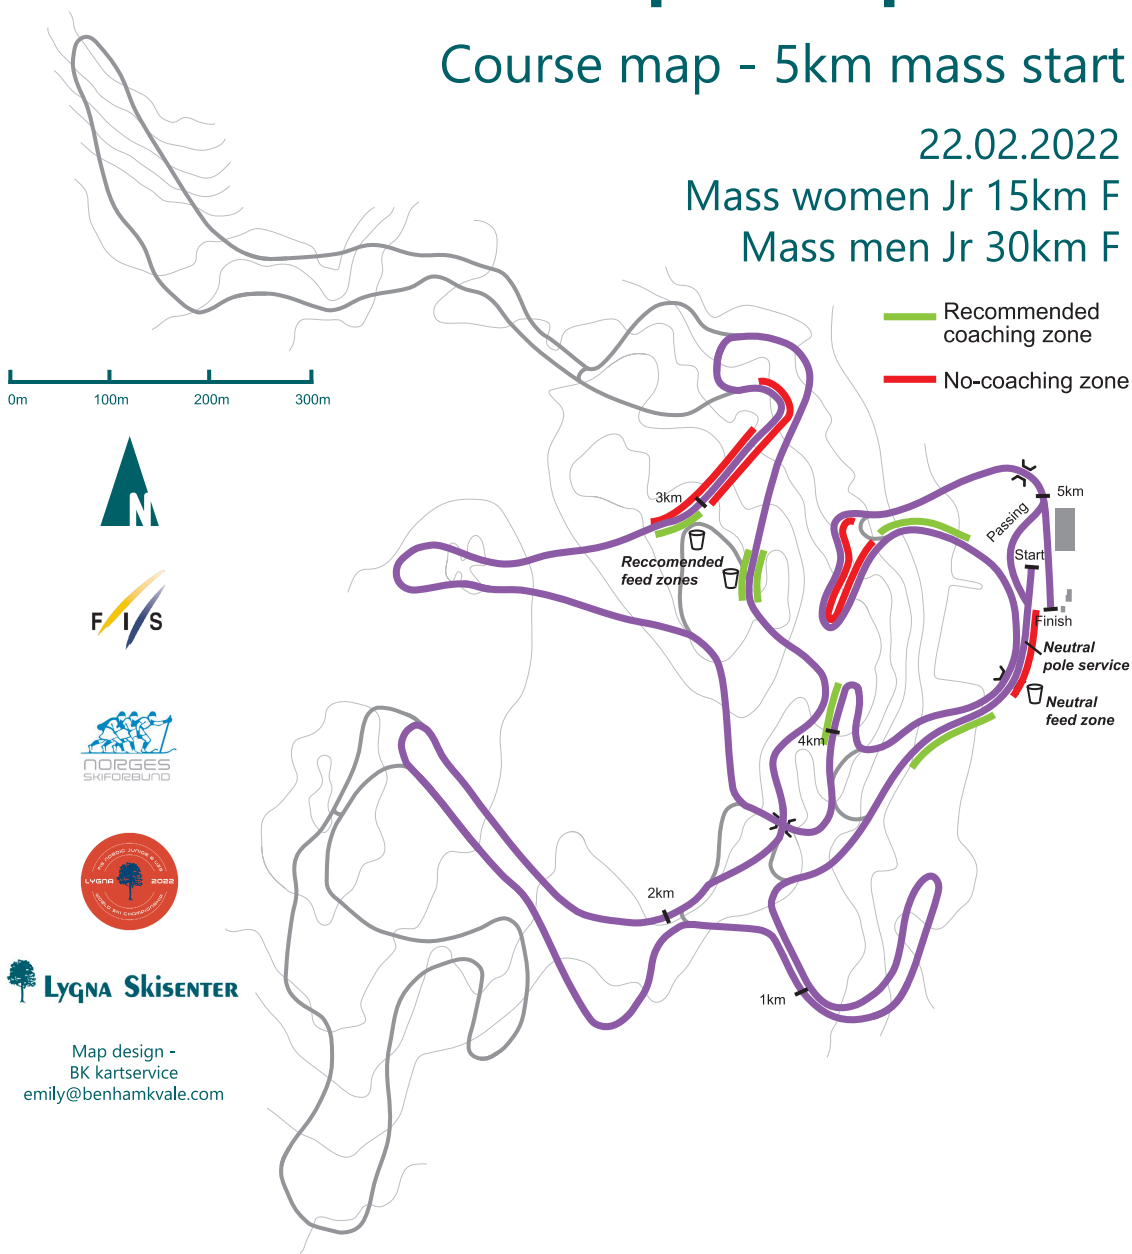

FIS Cross Country Jr/U23 World Championships 2022

Course map - 5km mass start

22.02.2022

Mass women Jr 15km F

Mass men Jr 30km F

Map design -
BK kartservice
emily@benhamkvale.com