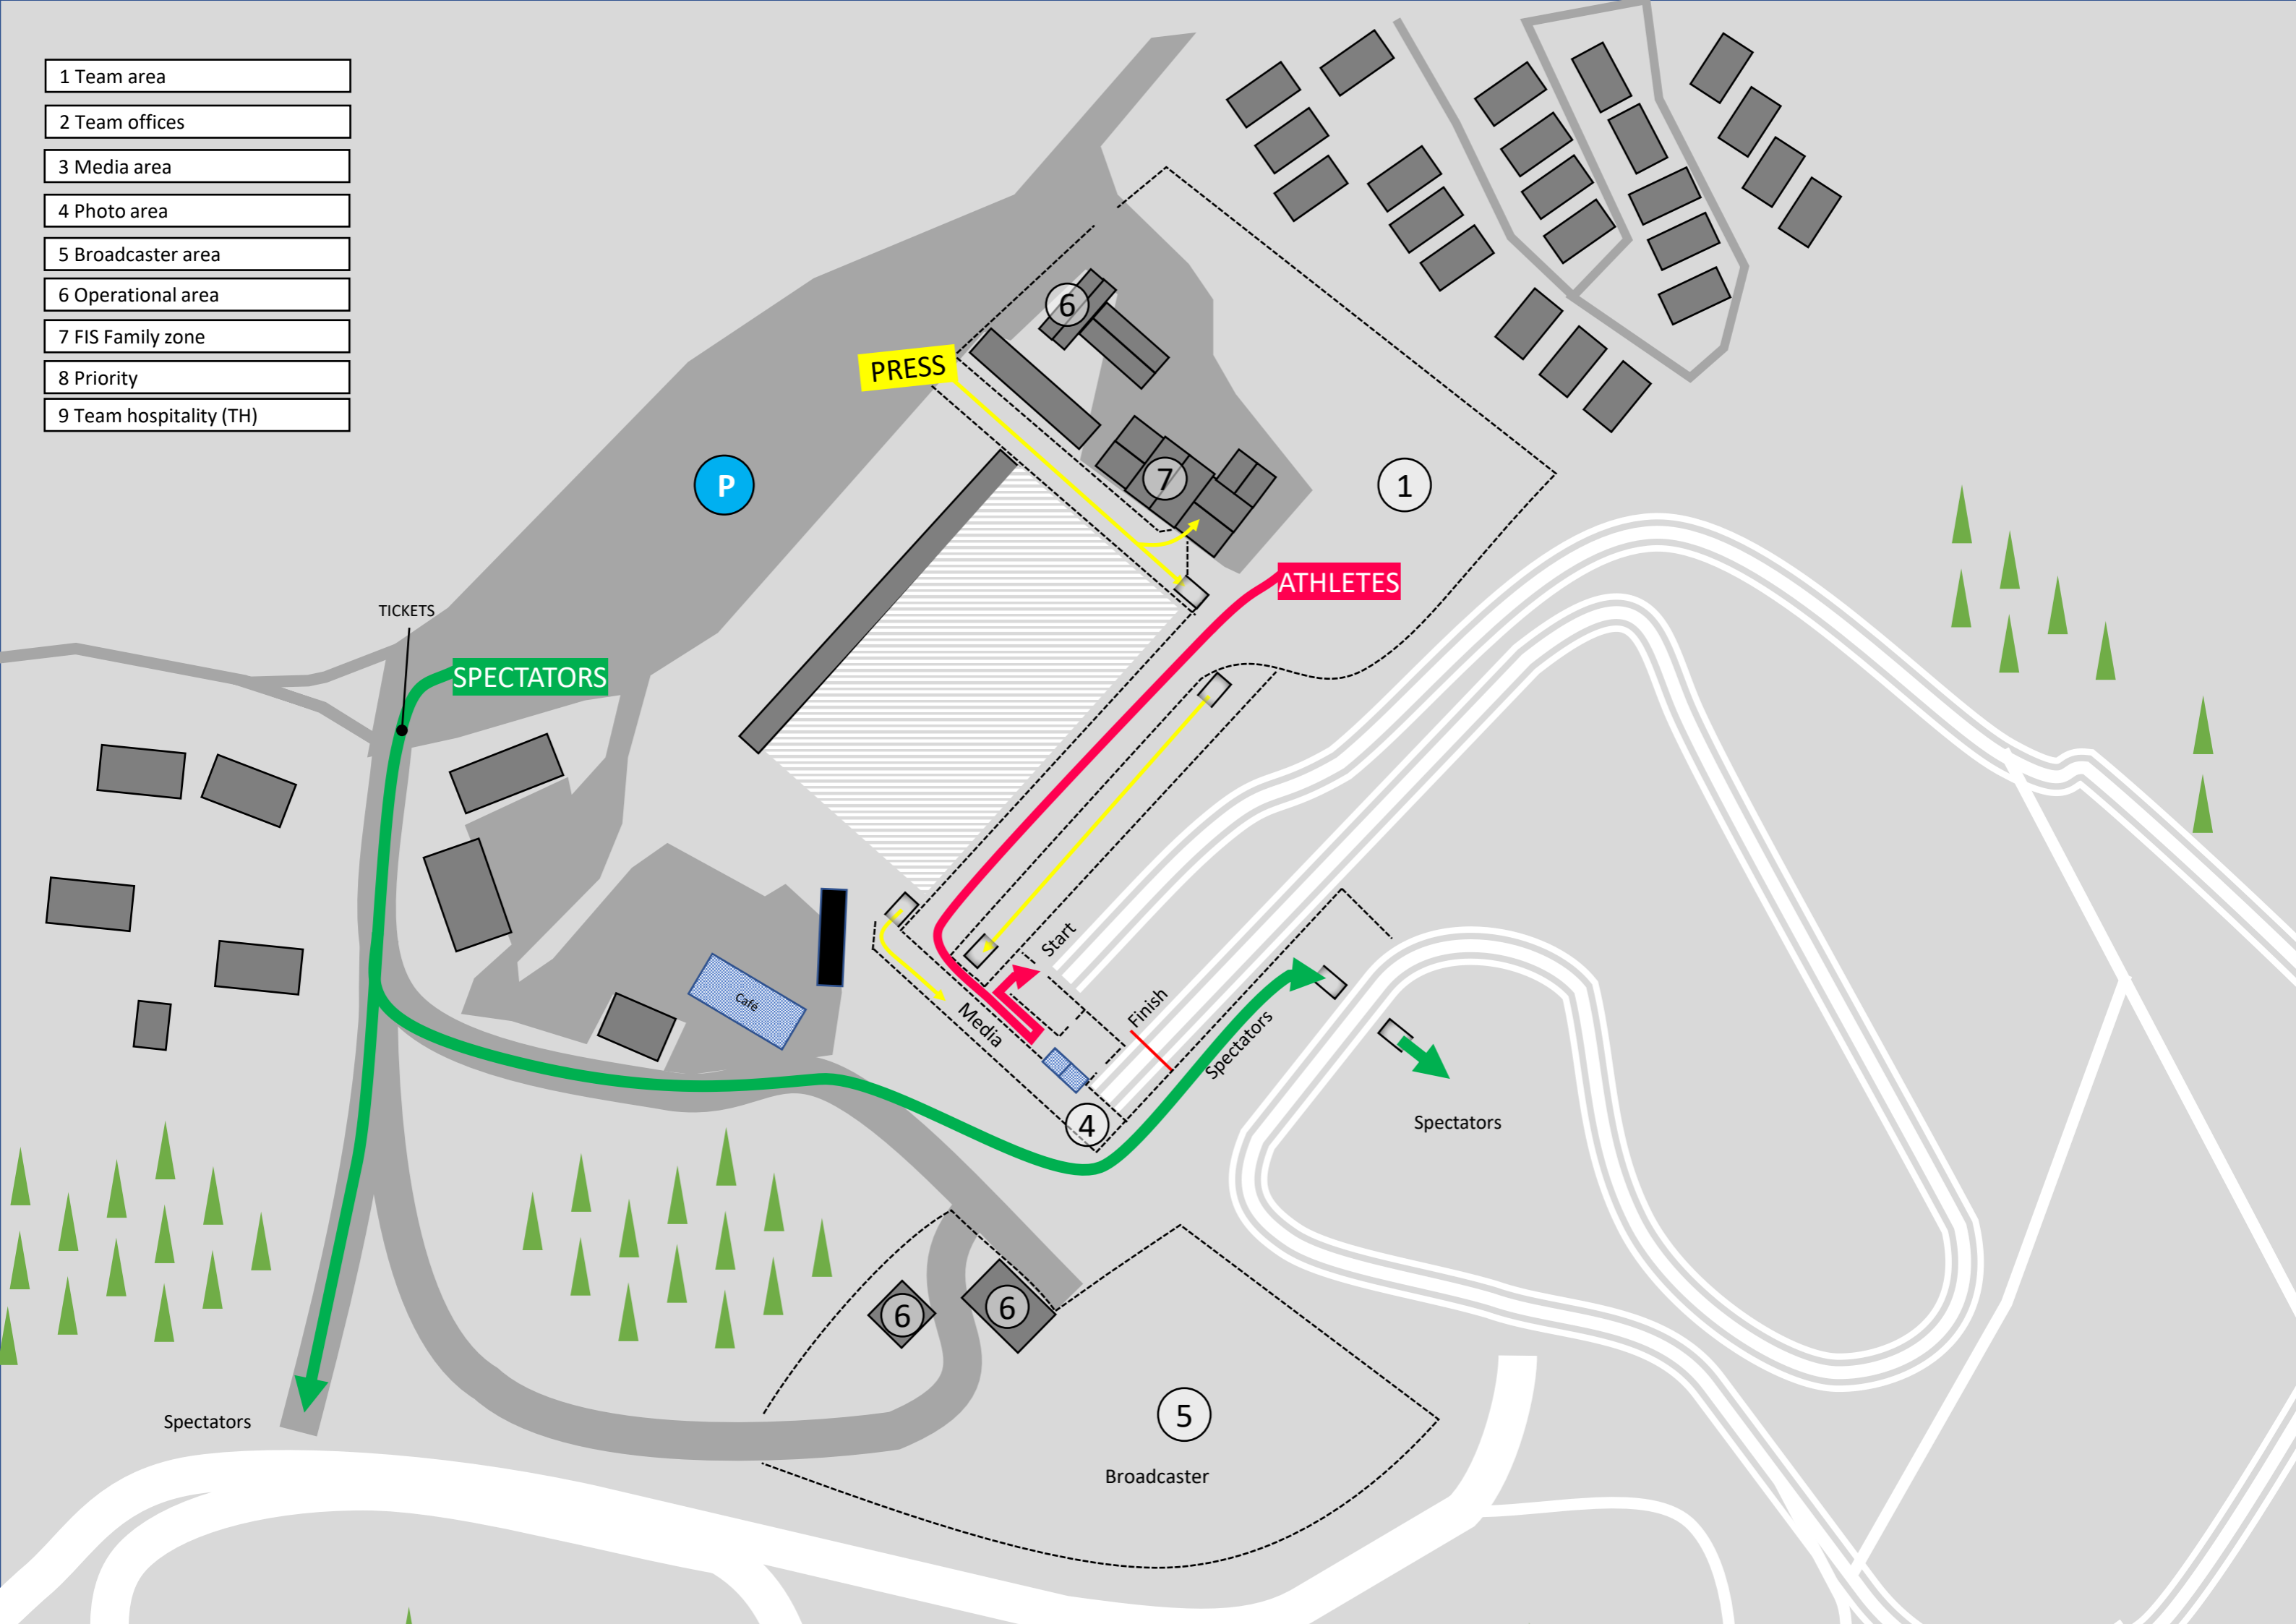

- 1 Team area
- 2 Team offices
- 3 Media area
- 4 Photo area
- 5 Broadcaster area
- 6 Operational area
- 7 FIS Family zone
- 8 Priority
- 9 Team hospitality (TH)

Beitostølen
Sprint 1,3km

Beitostølen
3 x 3,3 km

Beitostølen
2,5 km