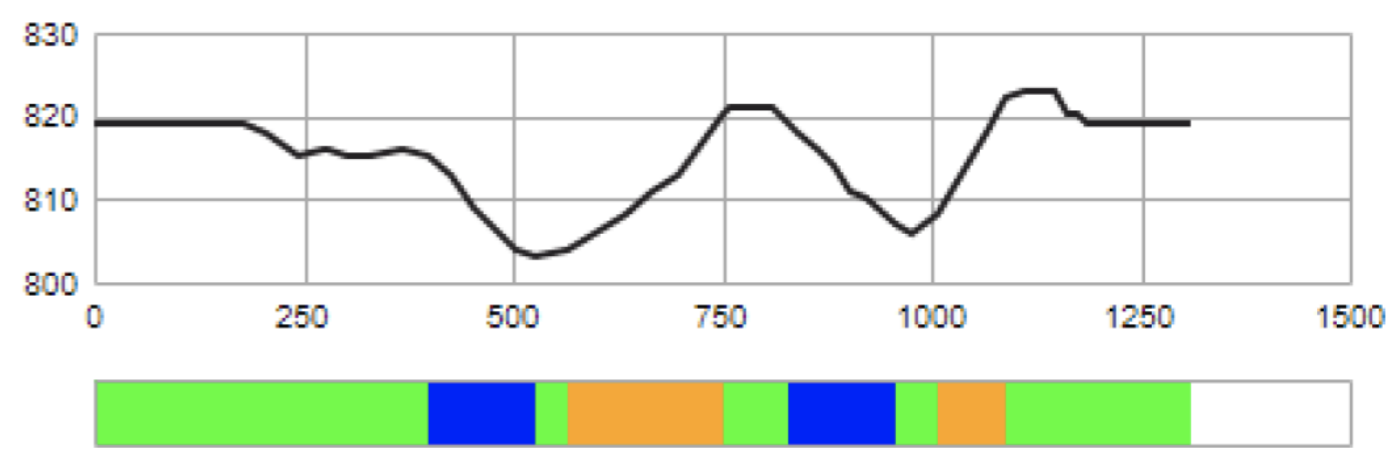

- 1 Team area
- 2 Team offices
- 3 Media area
- 4 Photo area
- 5 Broadcaster area
- 6 Operational area
- 7 FIS Family zone
- 8 Priority
- 9 Team hospitality (TH)

Beitostølen
Sprint 1,3km

Beitostølen
3 x 3,3 km

Beitostølen
2,5 km