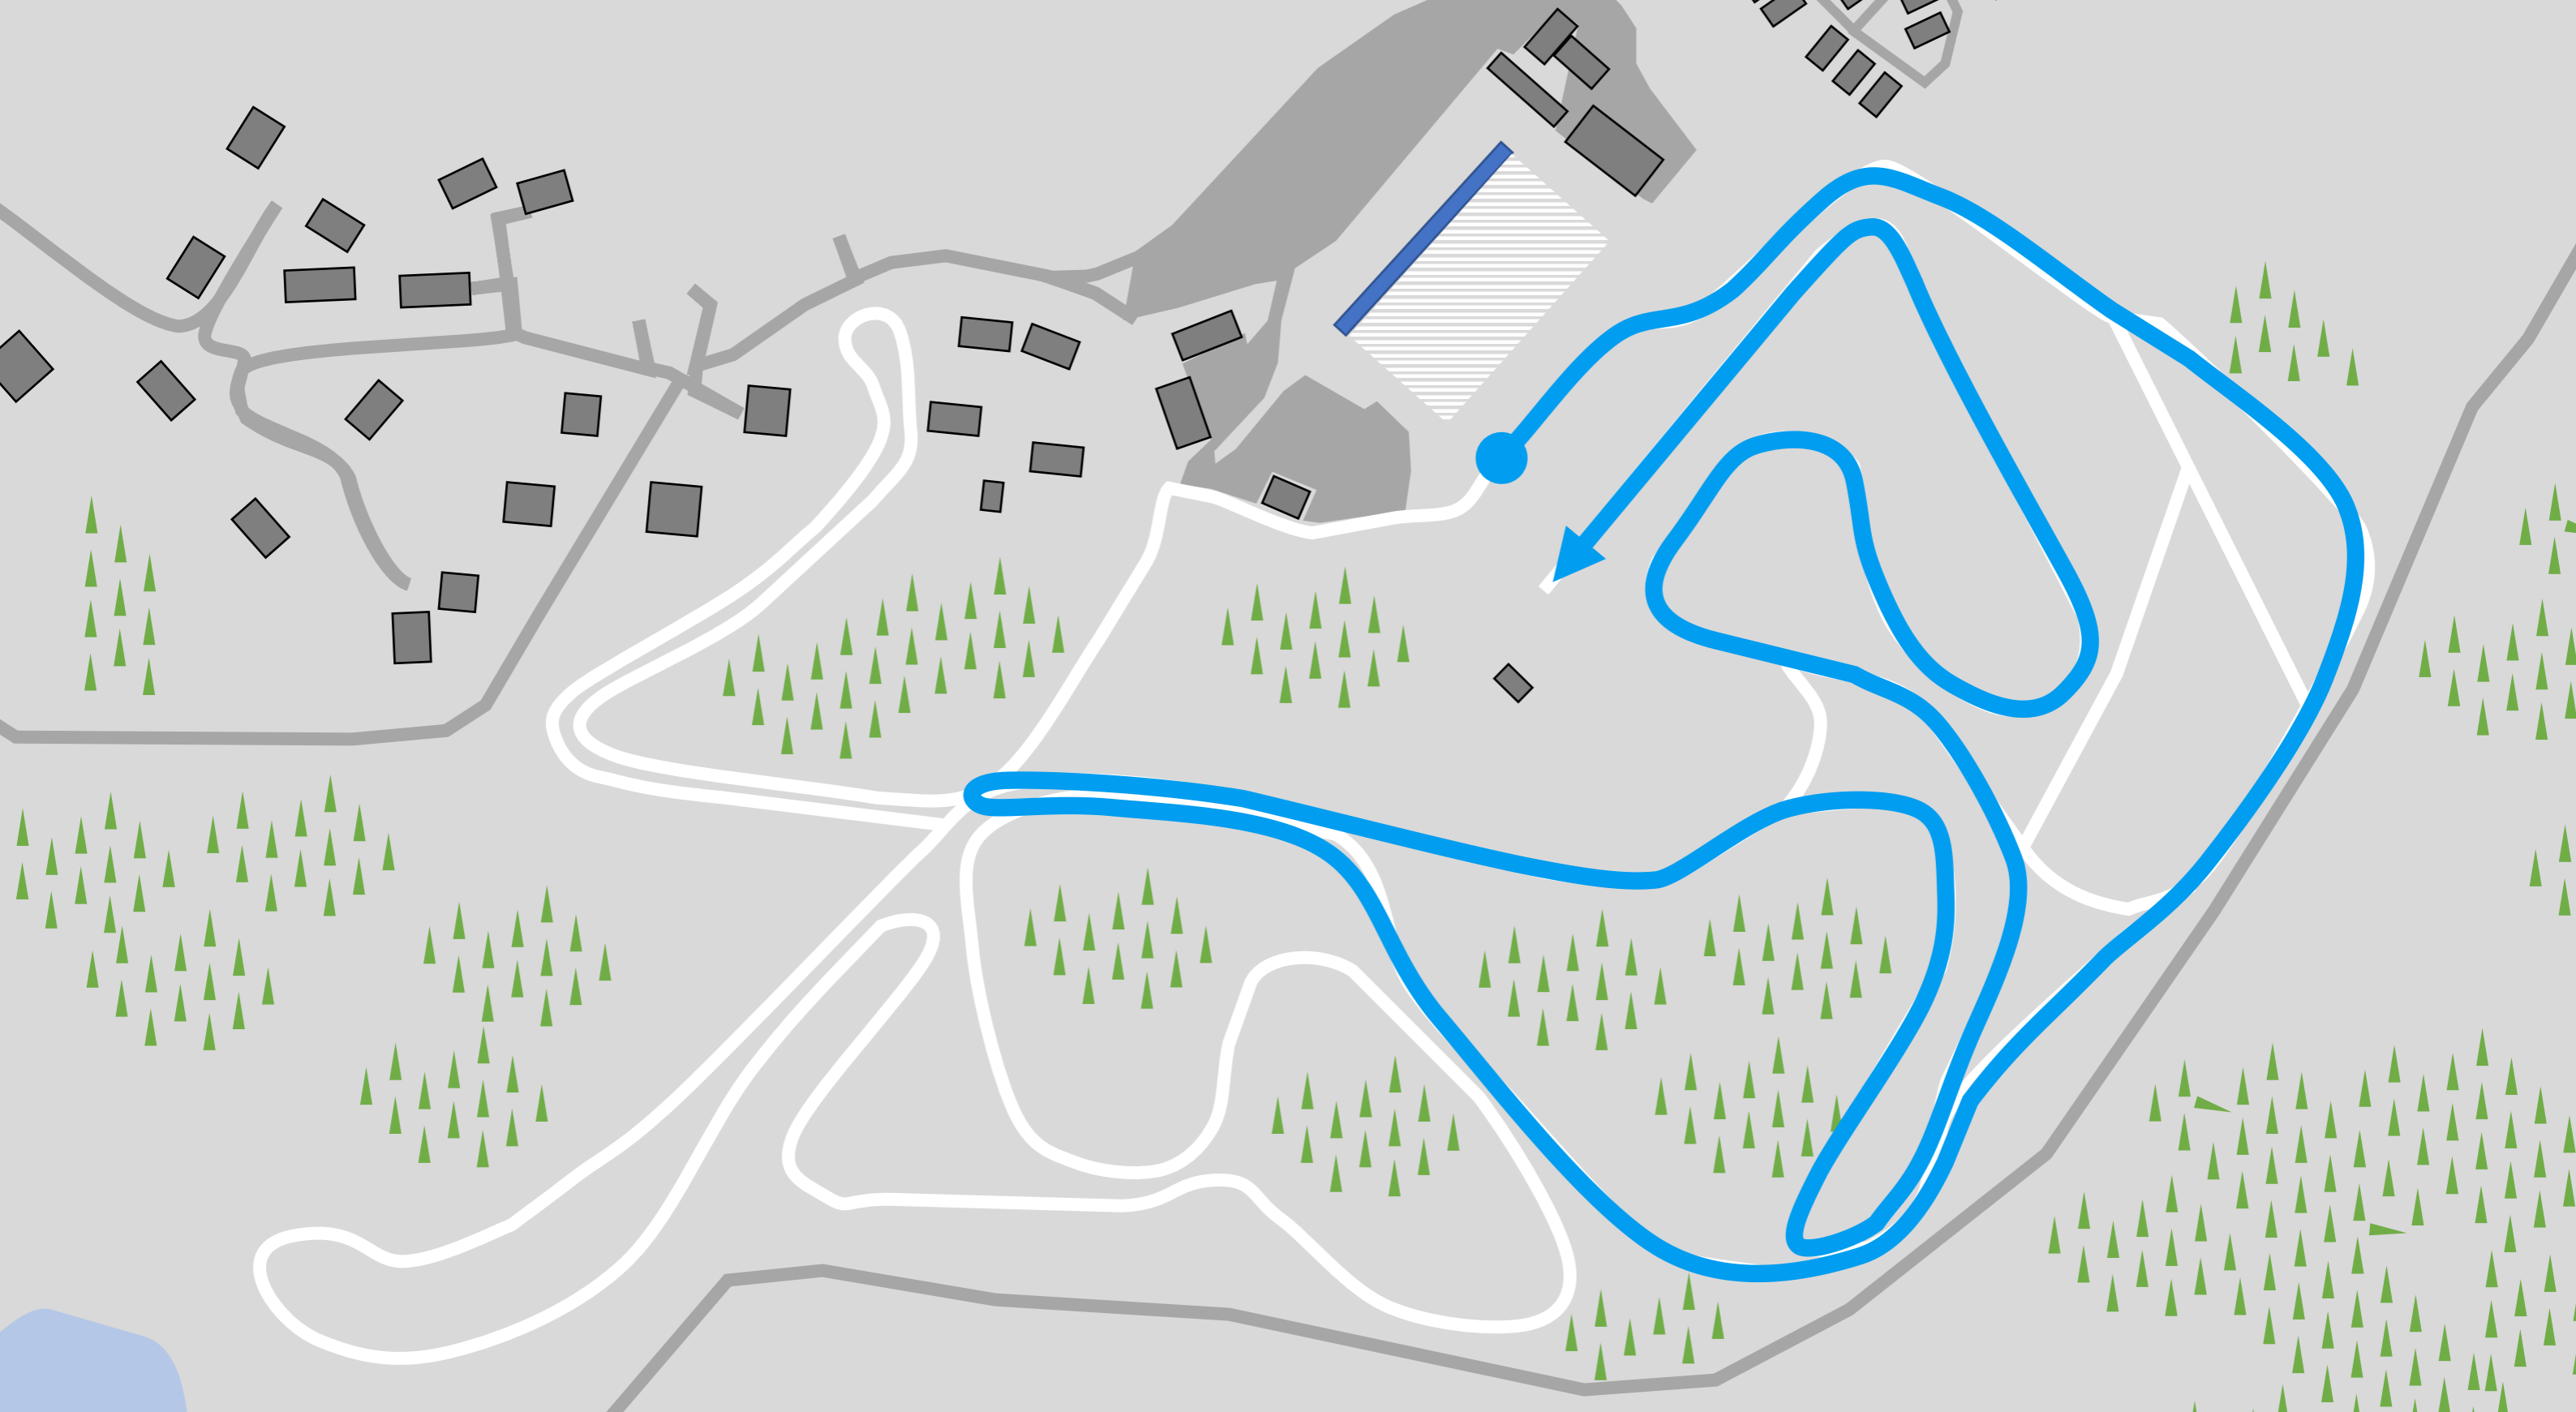

- 1 Team area
- 2 Team offices
- 3 Media area
- 4 Photo area
- 5 Broadcaster area
- 6 Operational area
- 7 FIS Family zone
- 8 Priority
- 9 Team hospitality (TH)

Beitostølen
Sprint 1,3km

Beitostølen
3 x 3,3 km

Beitostølen
2,5 km