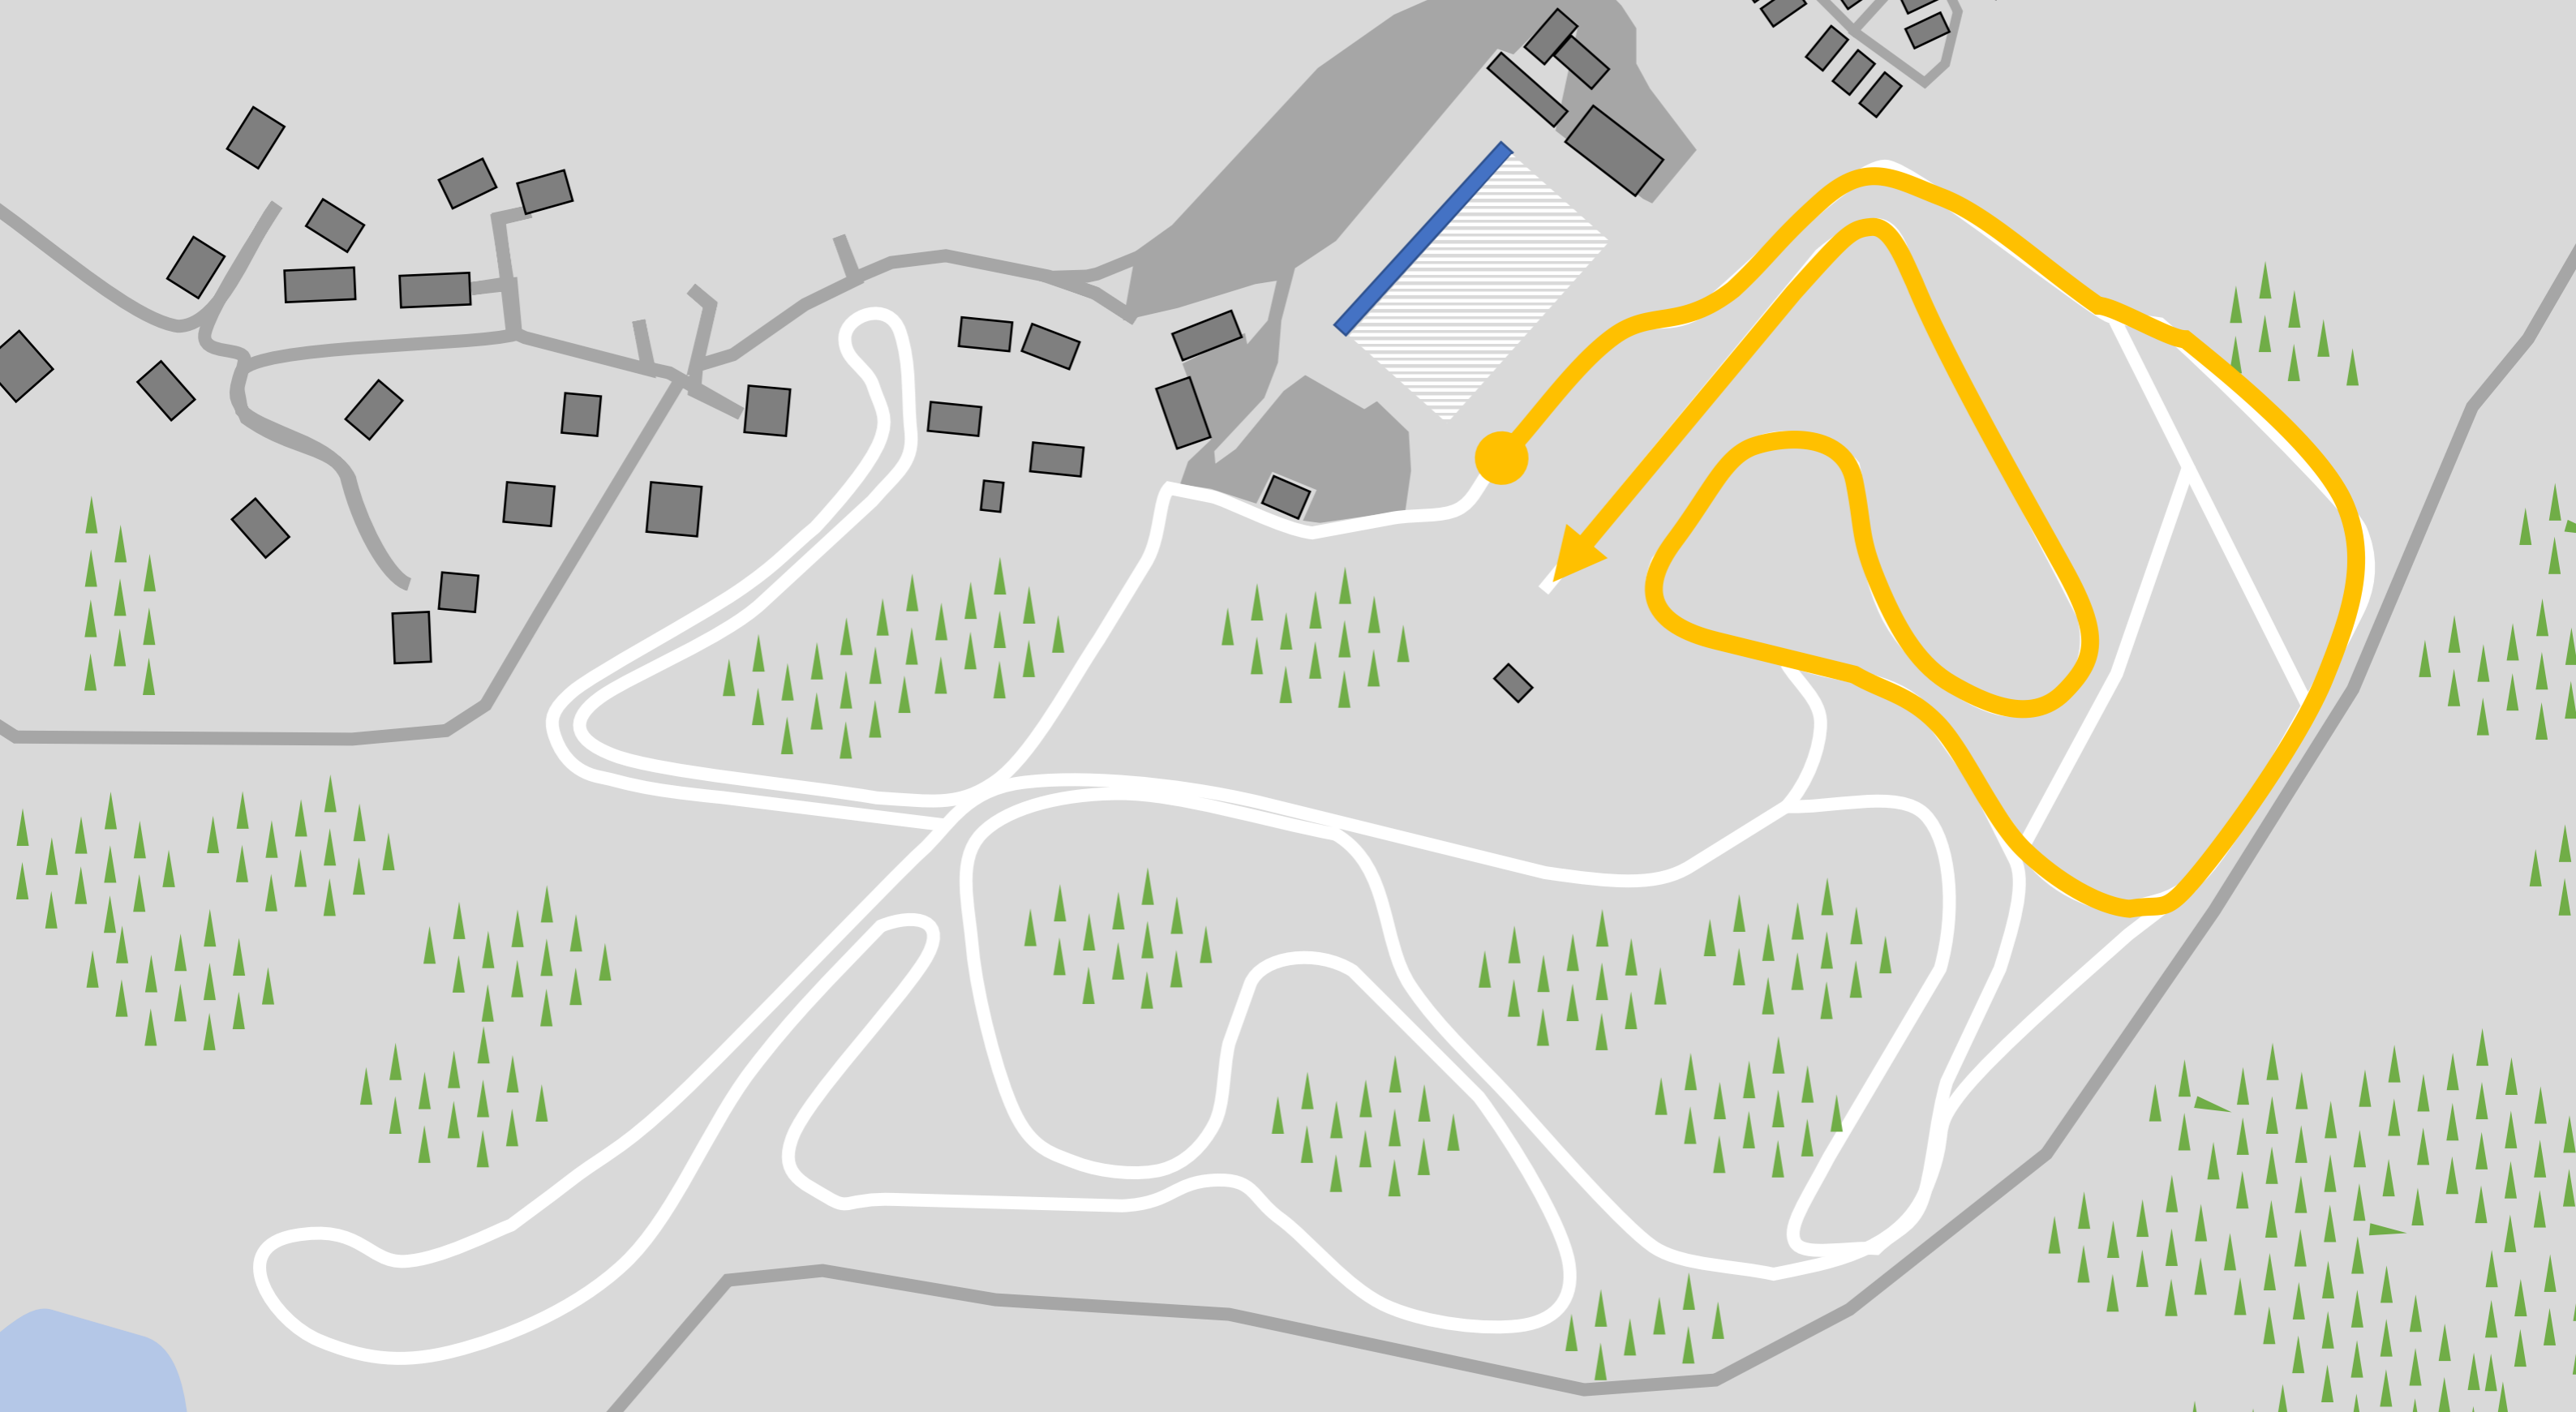

- 1 Team area
- 2 Team offices
- 3 Media area
- 4 Photo area
- 5 Broadcaster area
- 6 Operational area
- 7 FIS Family zone
- 8 Priority
- 9 Team hospitality (TH)

Beitostølen
Sprint 1,3km

Beitostølen
3 x 3,3 km

Beitostølen
2,5 km