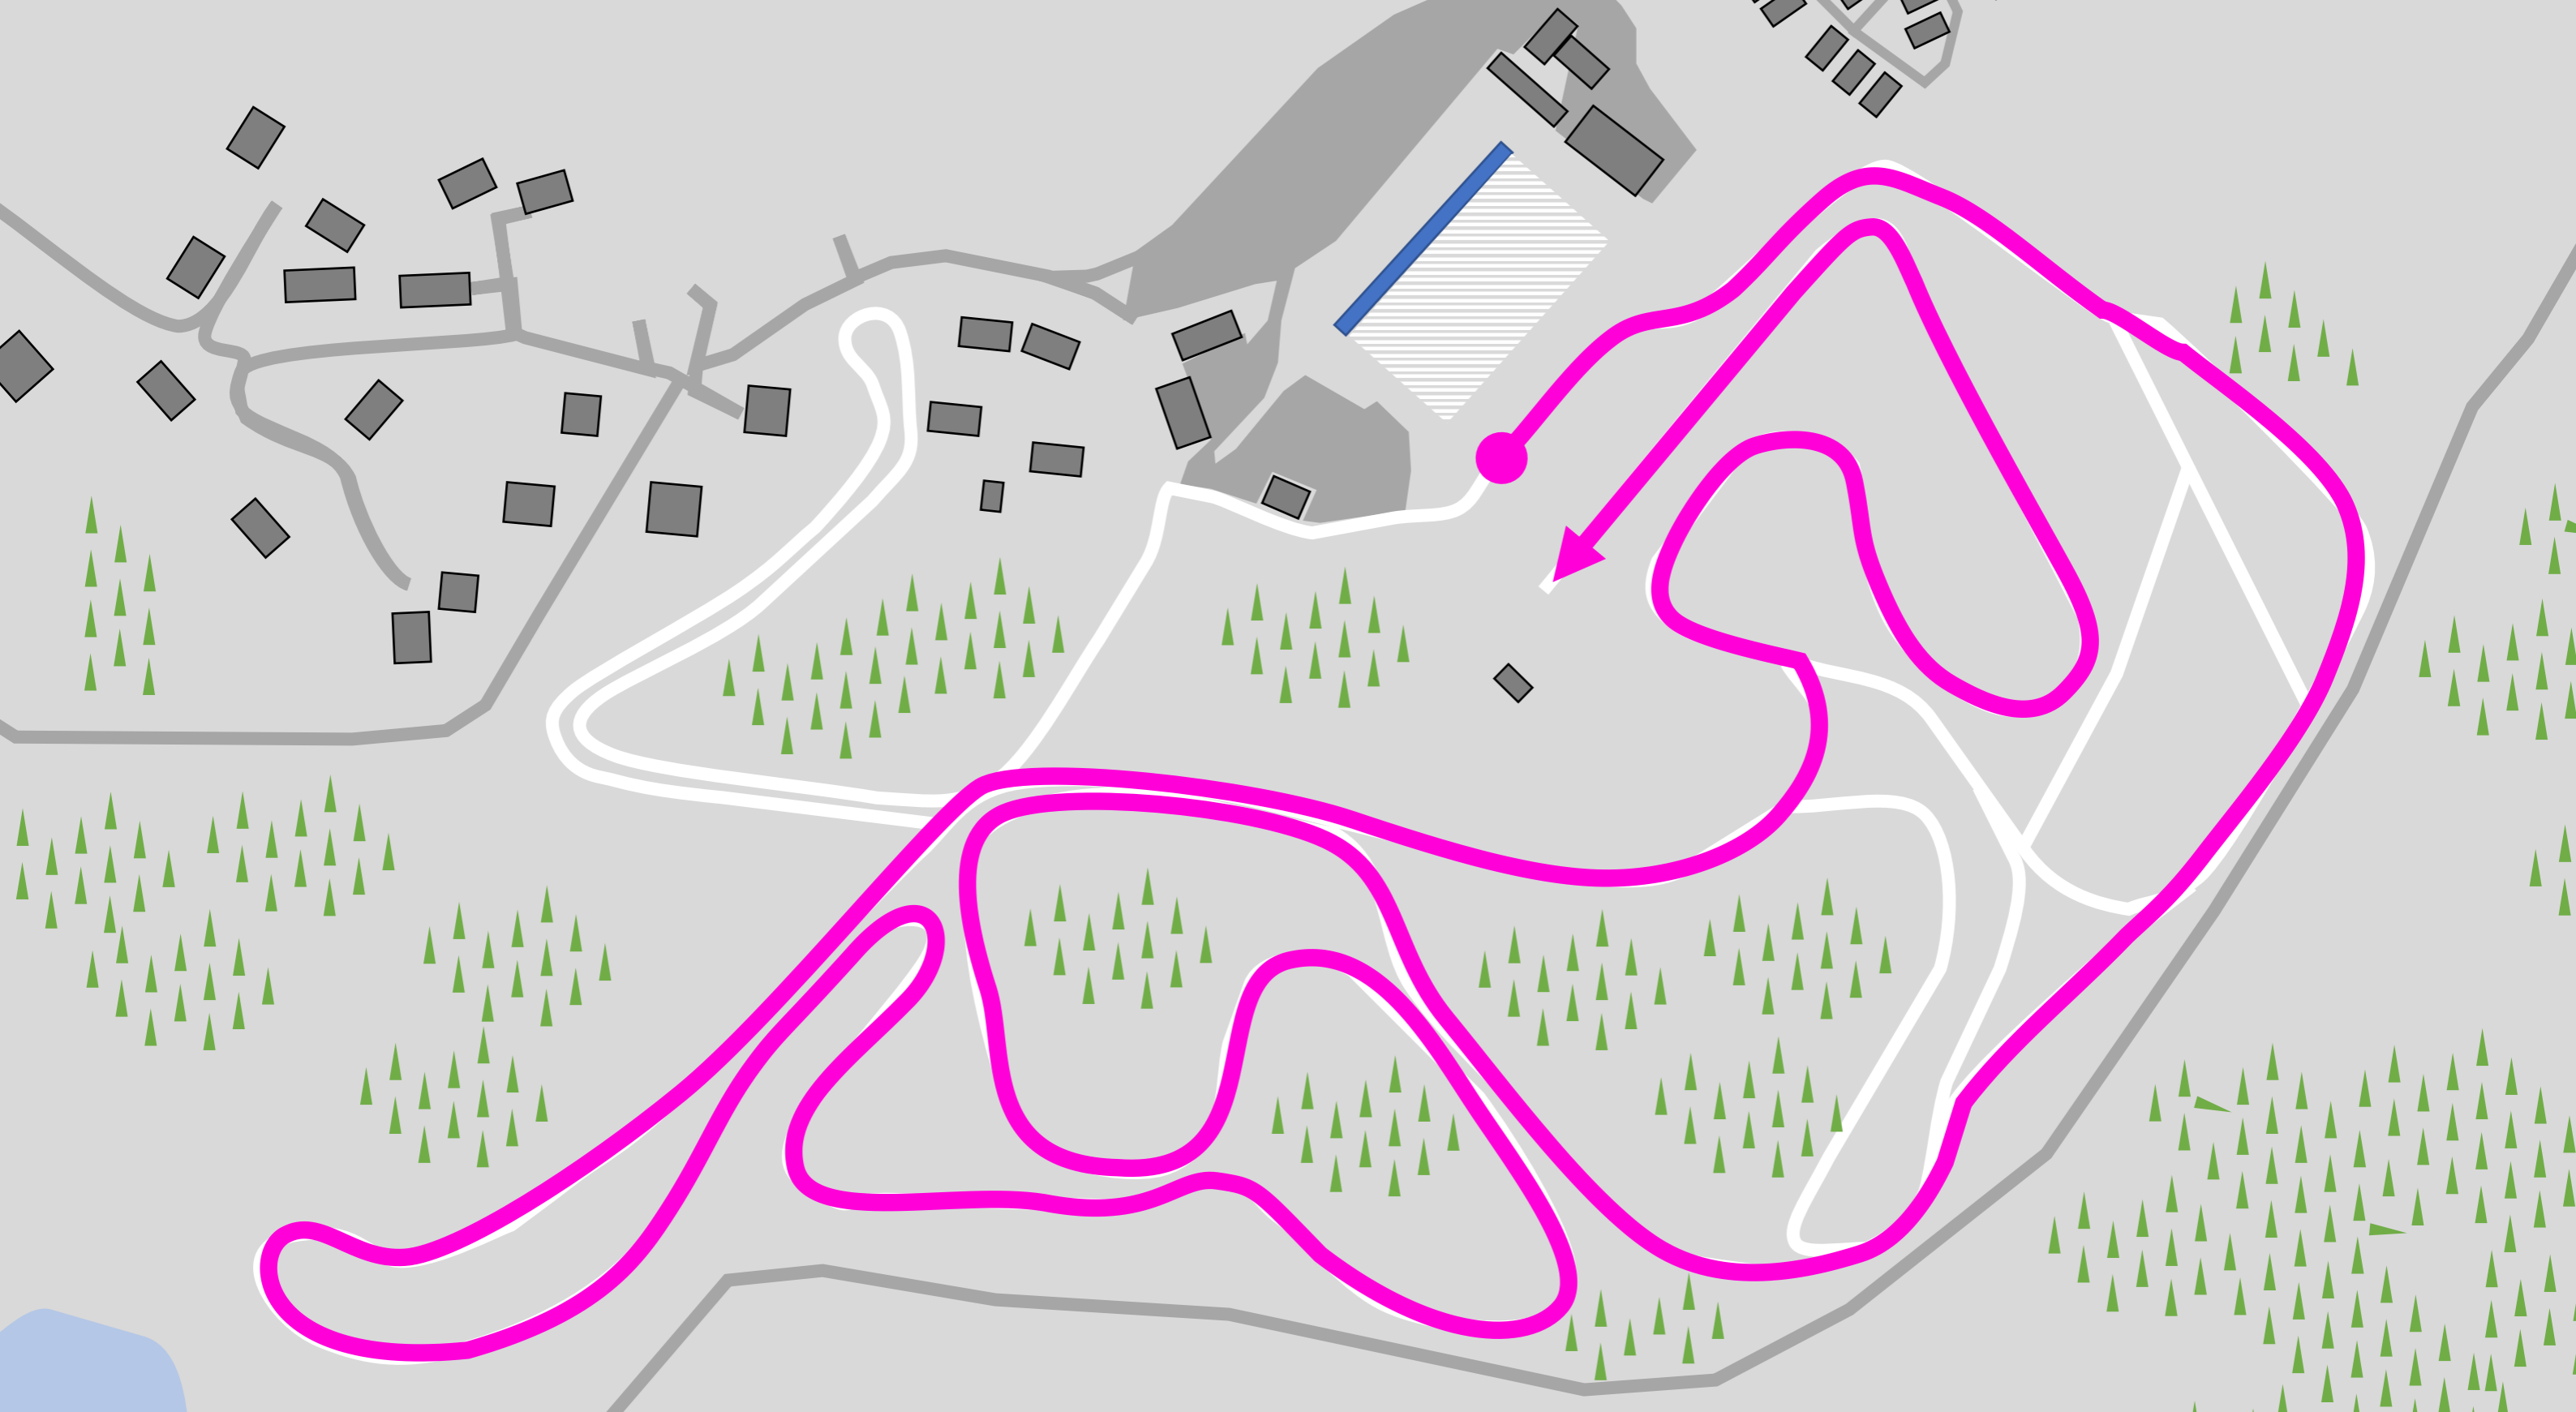

- 1 Team area
- 2 Team offices
- 3 Media area
- 4 Photo area
- 5 Broadcaster area
- 6 Operational area
- 7 FIS Family zone
- 8 Priority
- 9 Team hospitality (TH)

Beitostølen
Sprint 1,3km

Beitostølen
3 x 3,3 km

Beitostølen
2,5 km