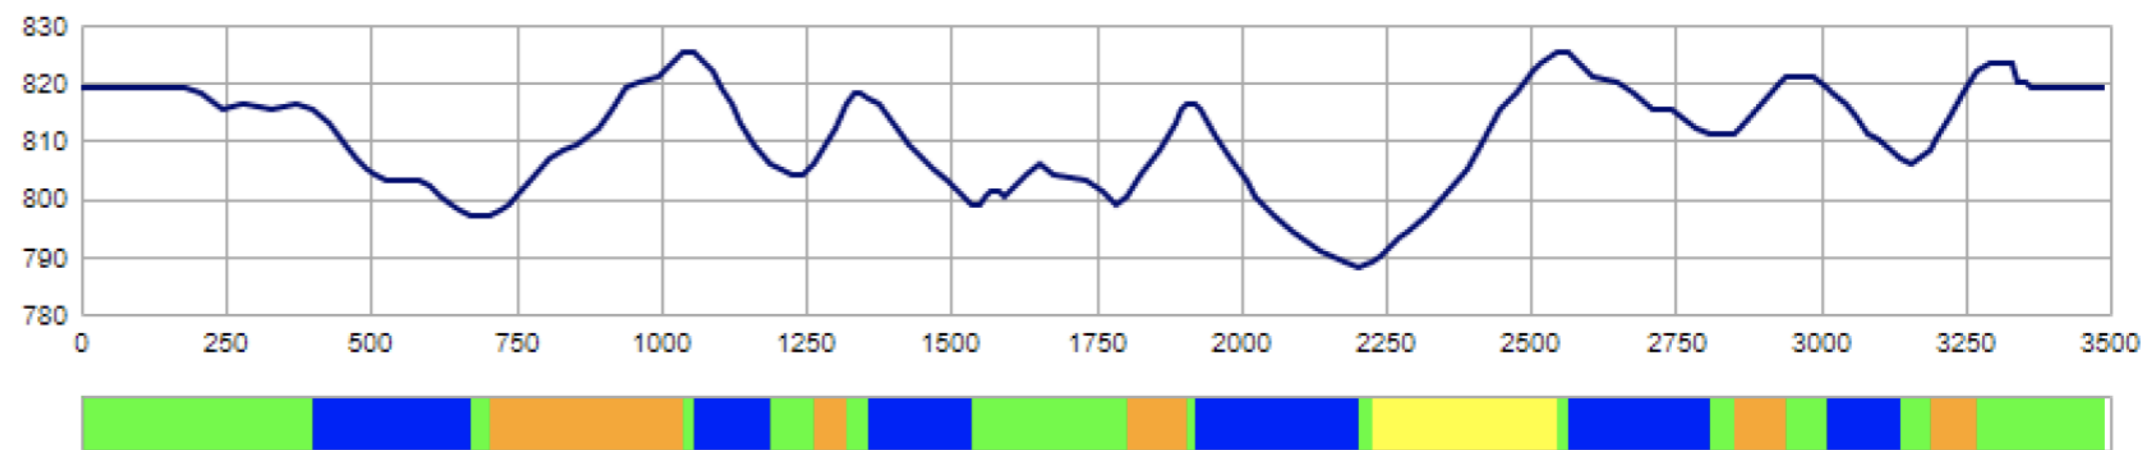

- 1 Team area
- 2 Team offices
- 3 Media area
- 4 Photo area
- 5 Broadcaster area
- 6 Operational area
- 7 FIS Family zone
- 8 Priority
- 9 Team hospitality (TH)

Beitostølen
Sprint 1,3km

Beitostølen
3 x 3,3 km

Beitostølen
2,5 km