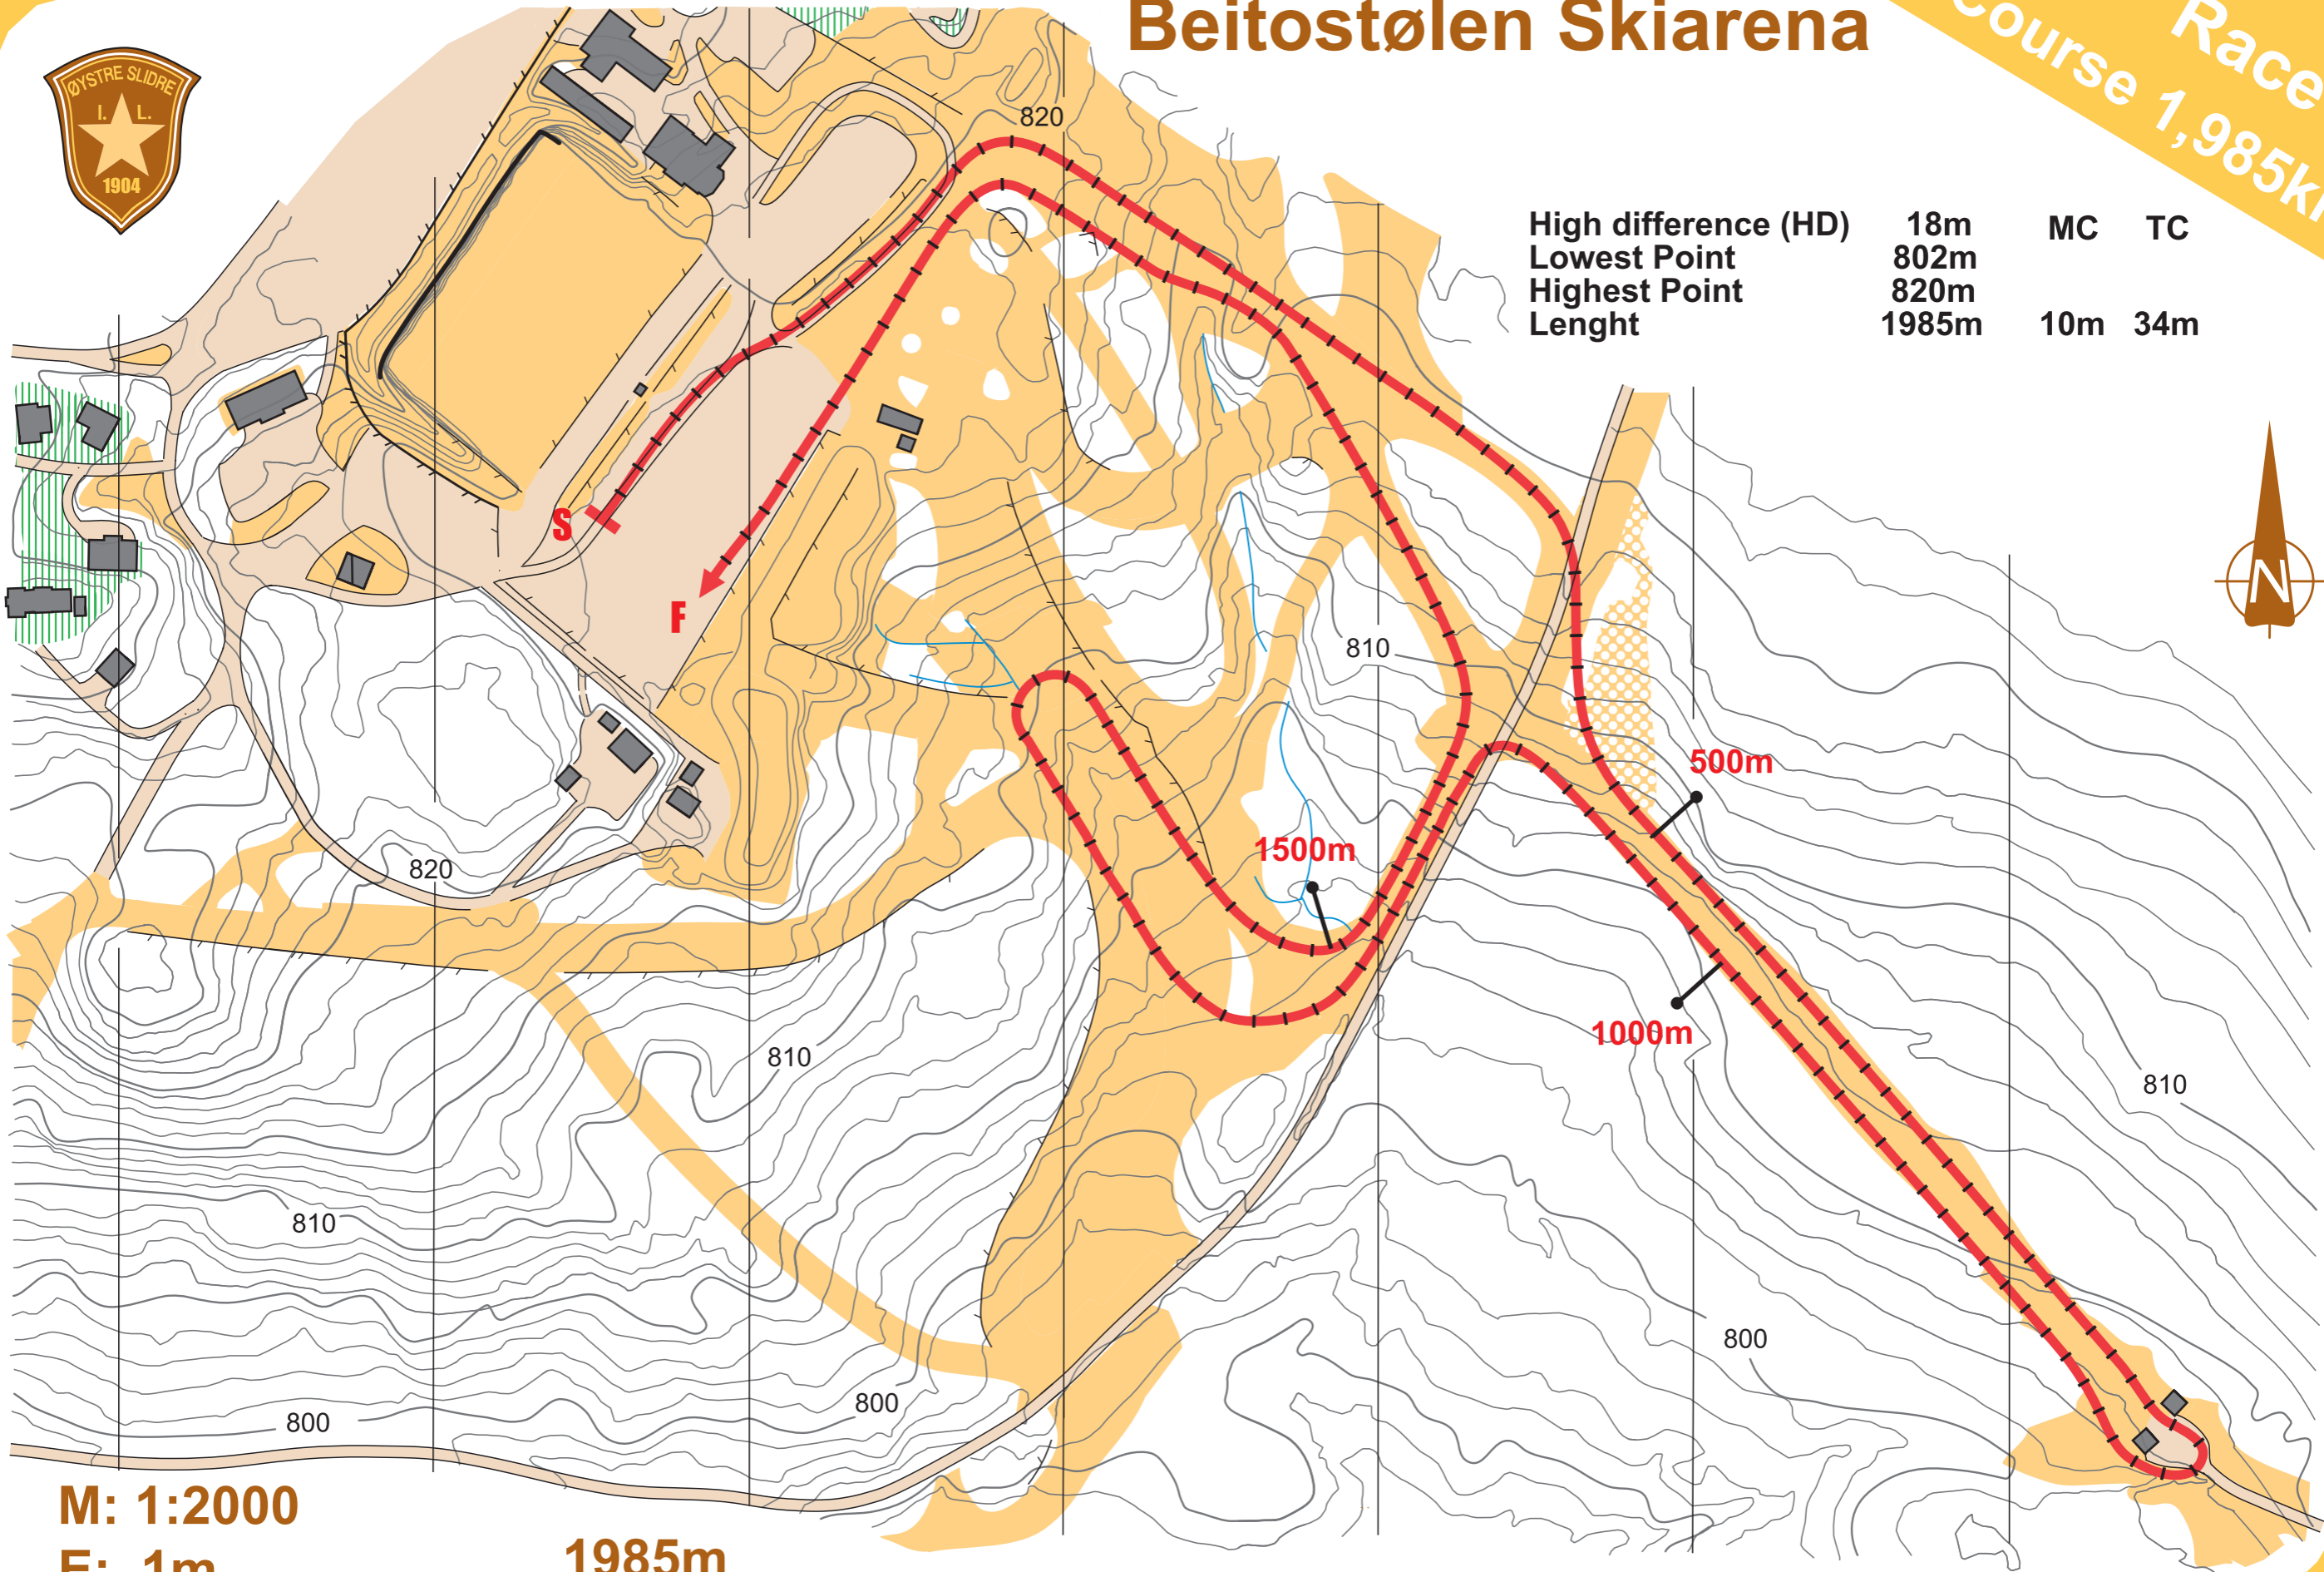

# Beitostølen Skiarena

Race Course 1,985km

High difference (HD)	18m	MC	TC
Lowest Point	802m		
Highest Point	820m		
Lenght	1985m	10m	34m

M: 1:2000

E: 1m

1985m