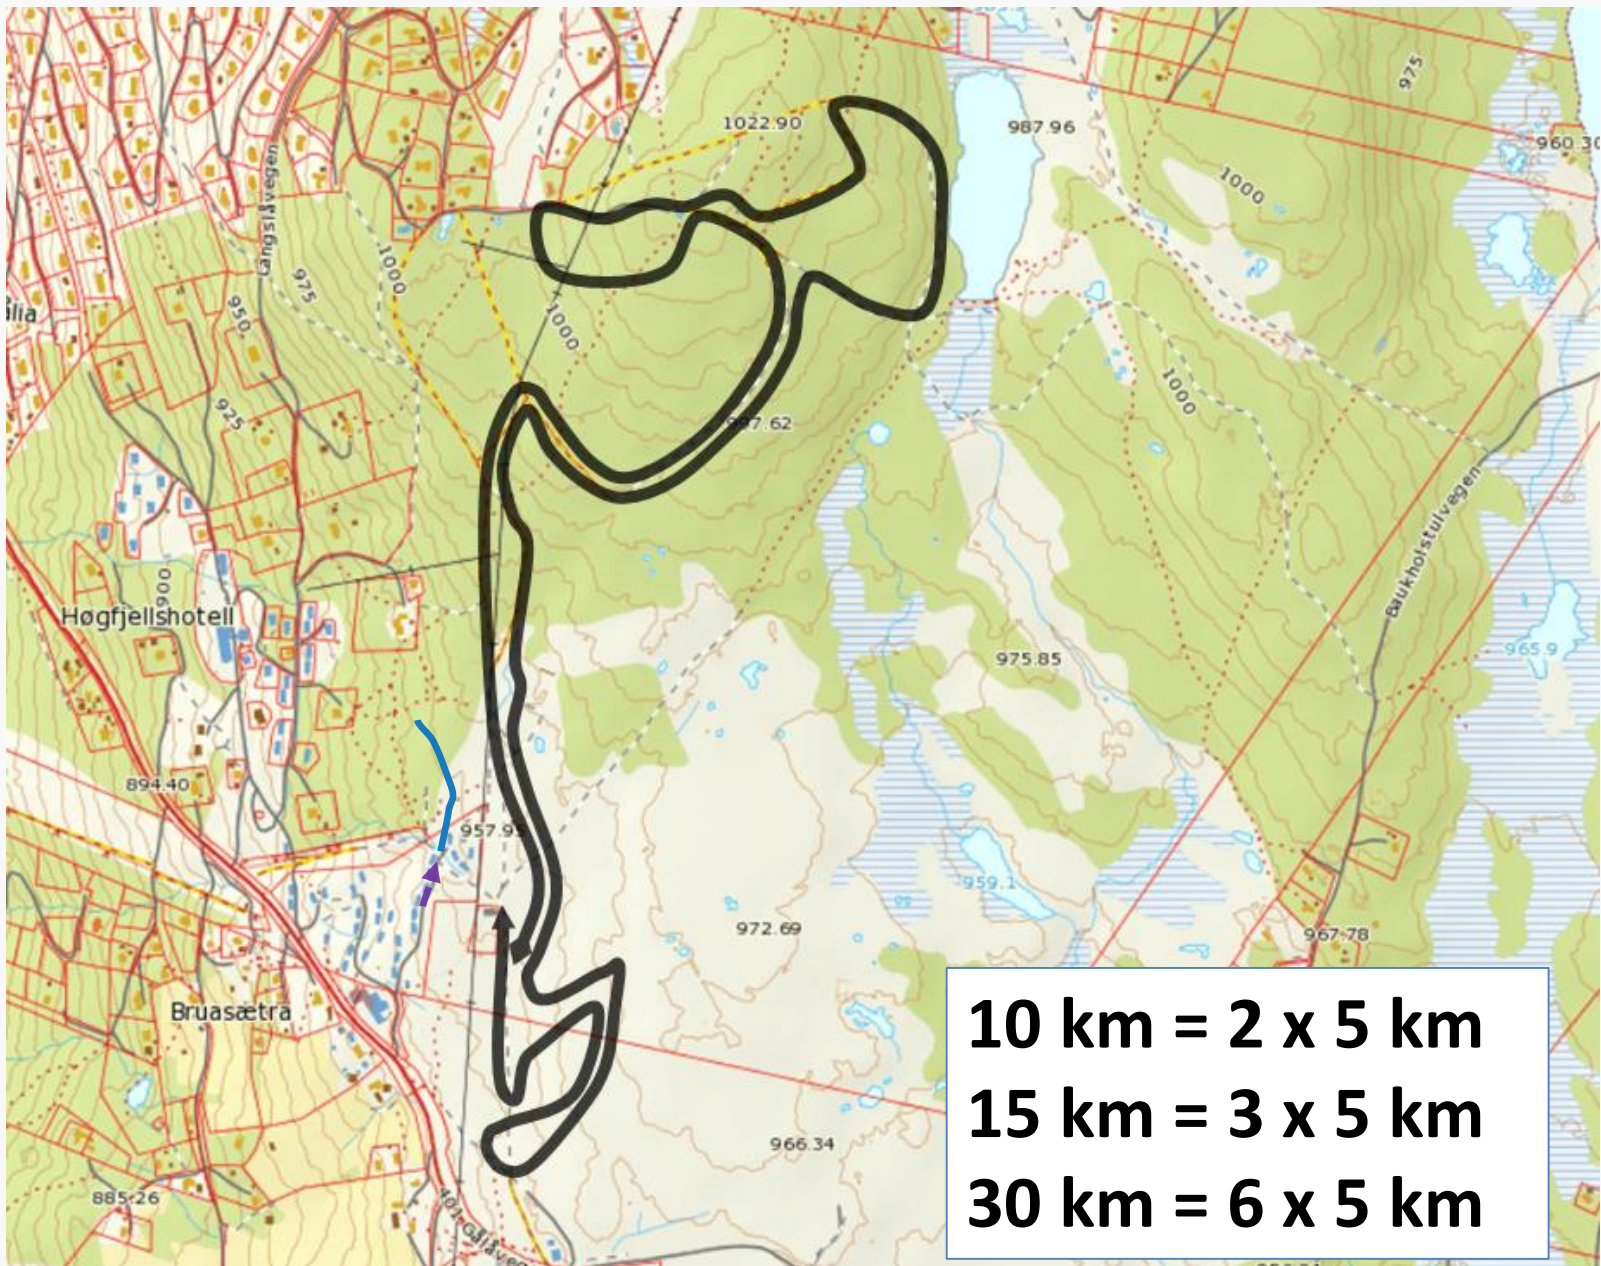

NC senior Gålå

15-16 februar 2020

equinor

Vi støtter
Morgendagens
Helter

5,0 km Sort

Course length:	5,167m	Height difference (HD):	72m	Lowest point:	950m
Course category:	D	Maximum climb (MC):	32m	Highest point:	1,022m
		Total climb (TC):	159m		