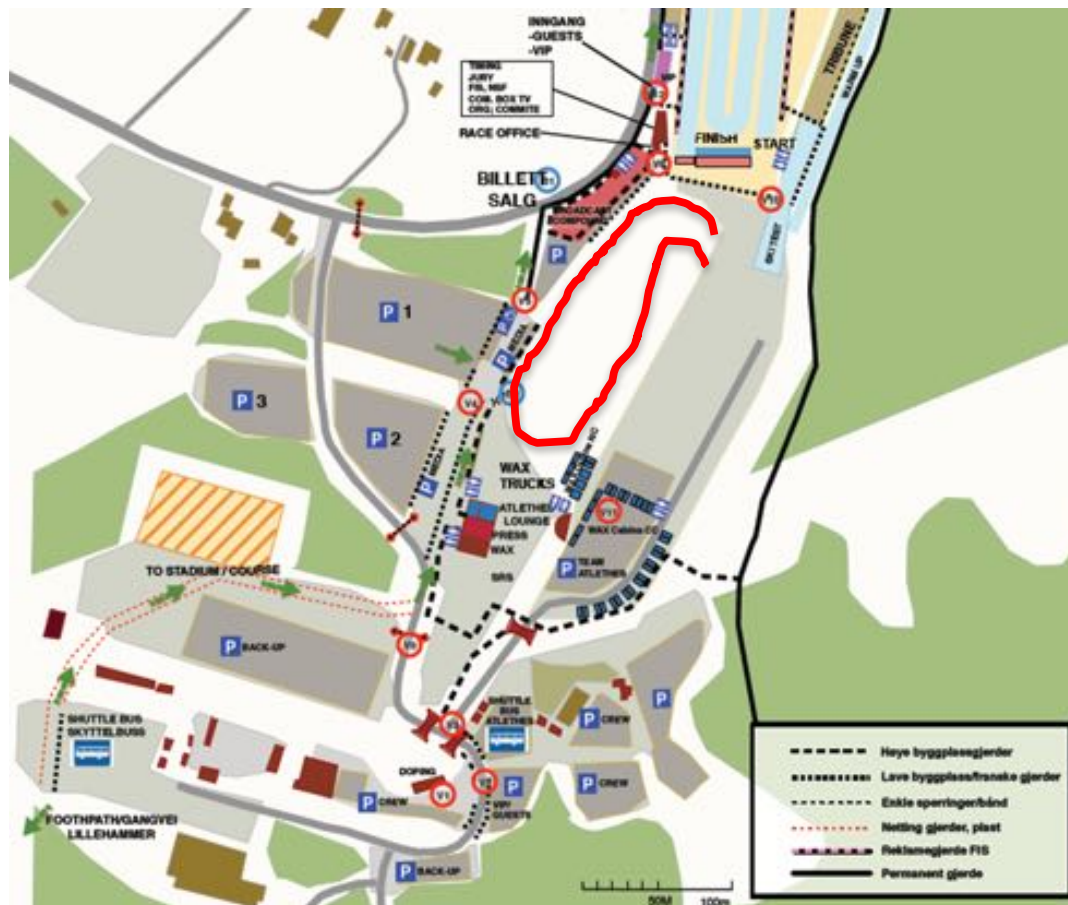

TESTING AREA

06.00-08.50

Testing is allowed on course before the first start.

Testing area will be provided for the rest of the day.