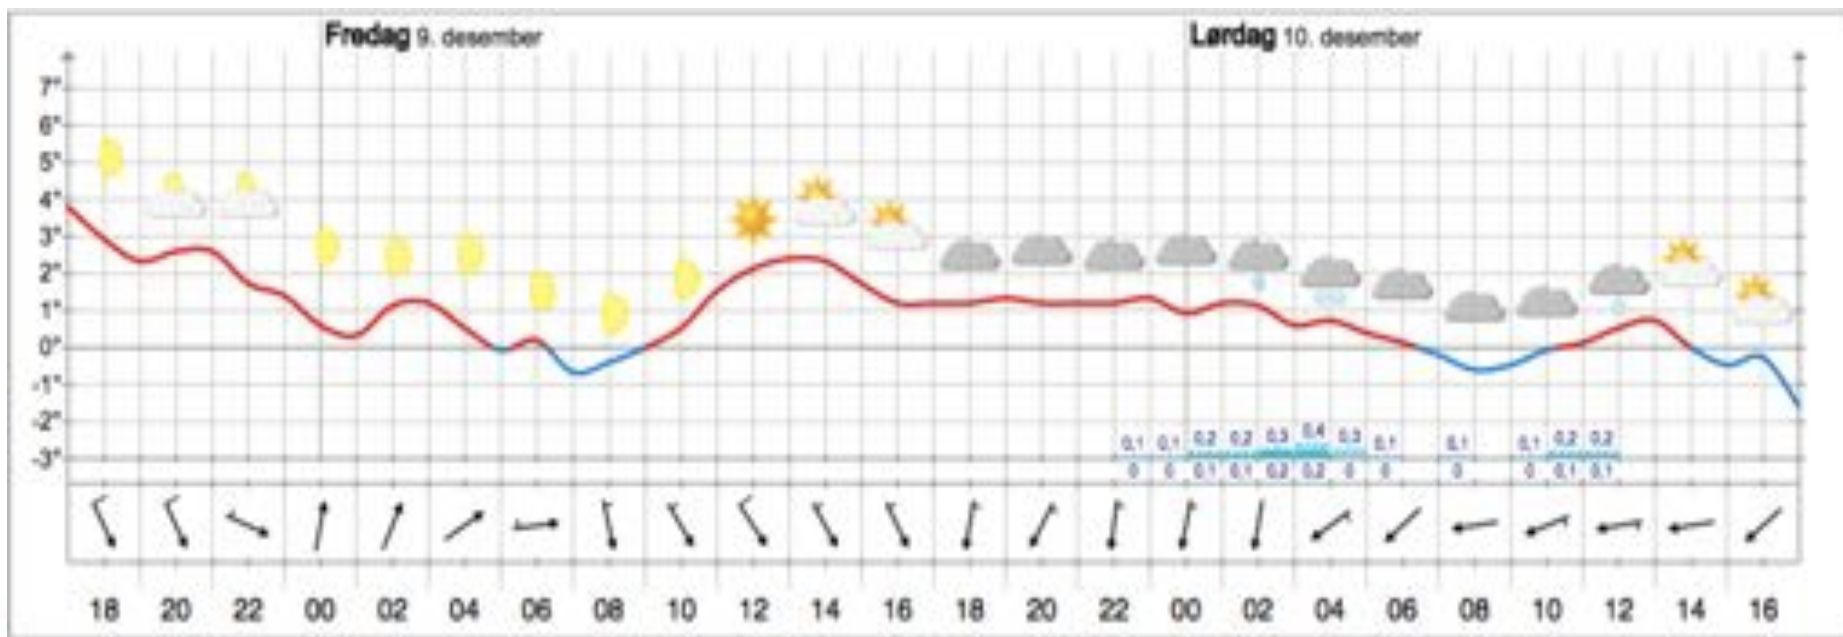

WEATHER FORECAST

FIS Presenting Sponsor

Official FIS World Cup Sponsors

Official Timing

Event Sponsors