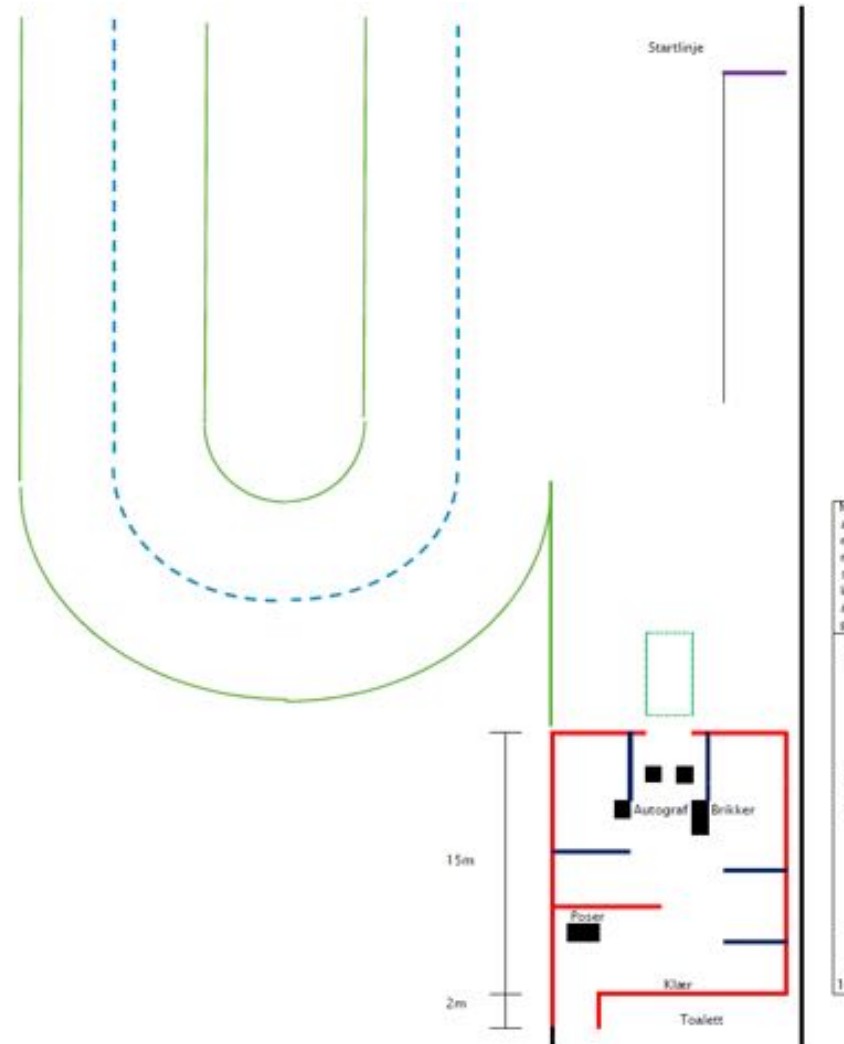

Official FIS World Cup Sponsors

Official Timing

Event Sponsors

www.ocwebadress.com

STADIUM

Transponders must be used, check this early in startpaddock.

TESTING AREA

06.00-08.50