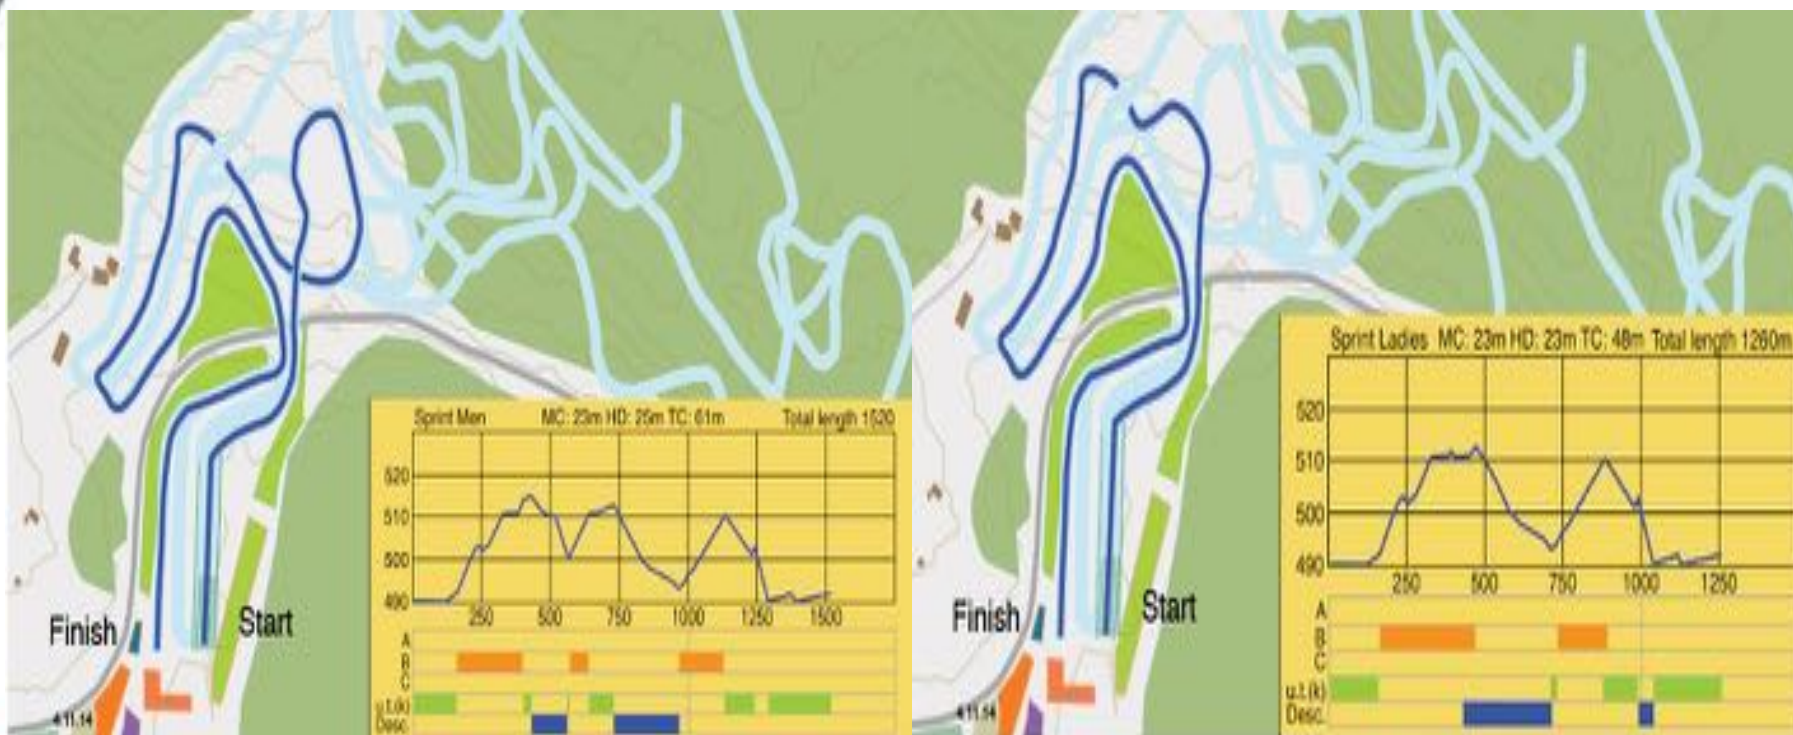

Course Sprint

Men

Ladies

FIS Presenting Sponsor

Official FIS World Cup Sponsor

Official Timing

Event Sponsor