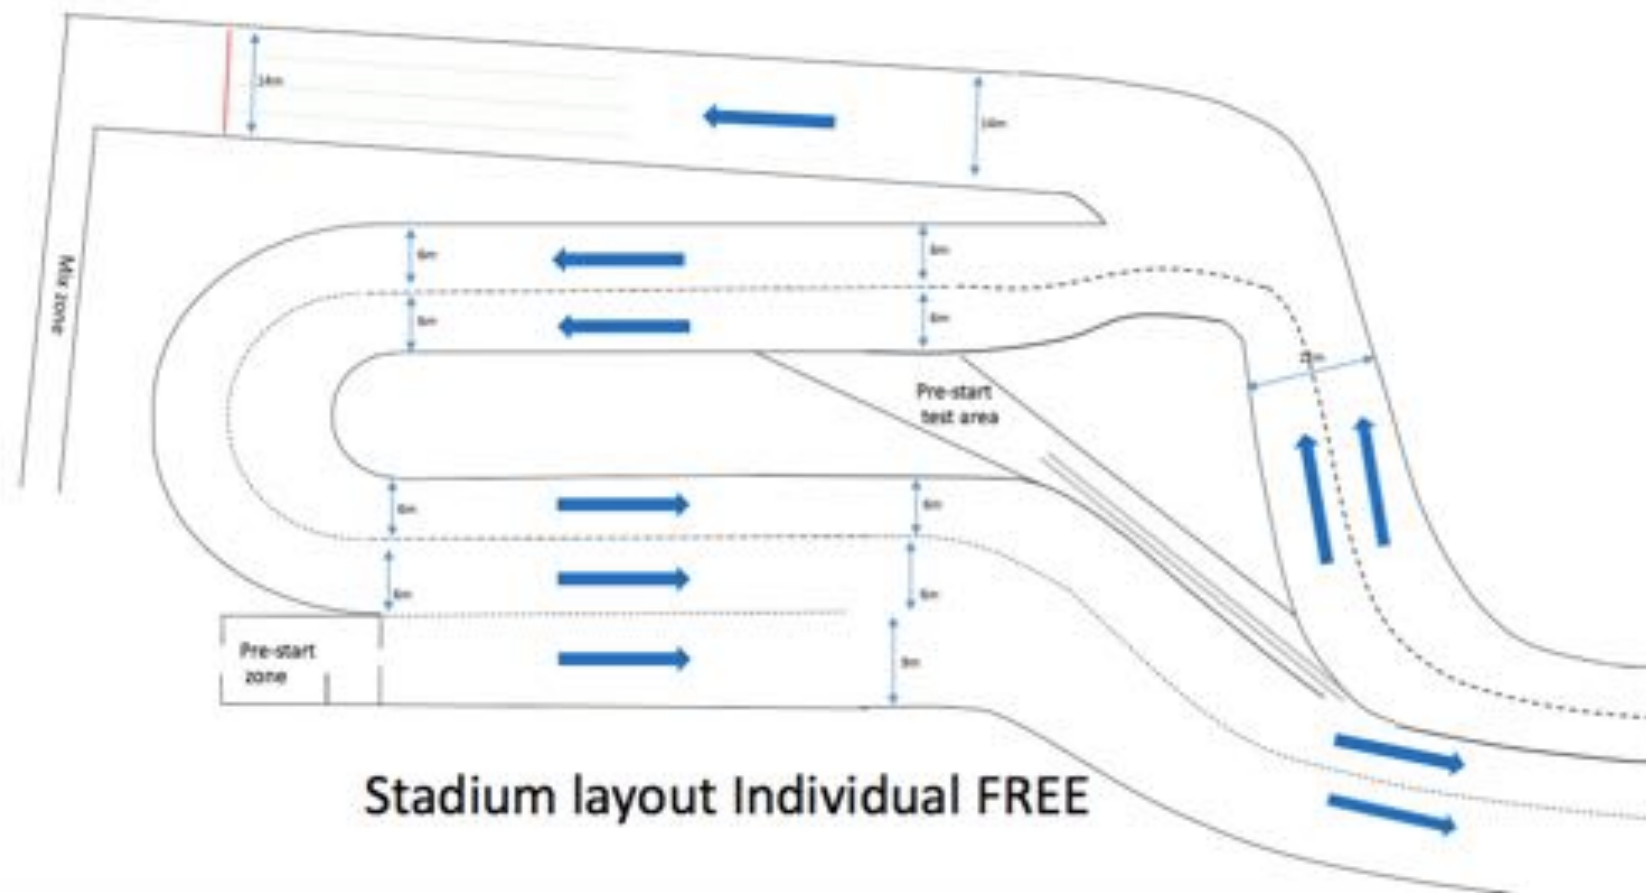

Stadium Saturday

Stadium layout Individual FREE

FIS Presenting Sponsor

Official FIS World Cup Sponsors

Official Timing

Event Sponsors