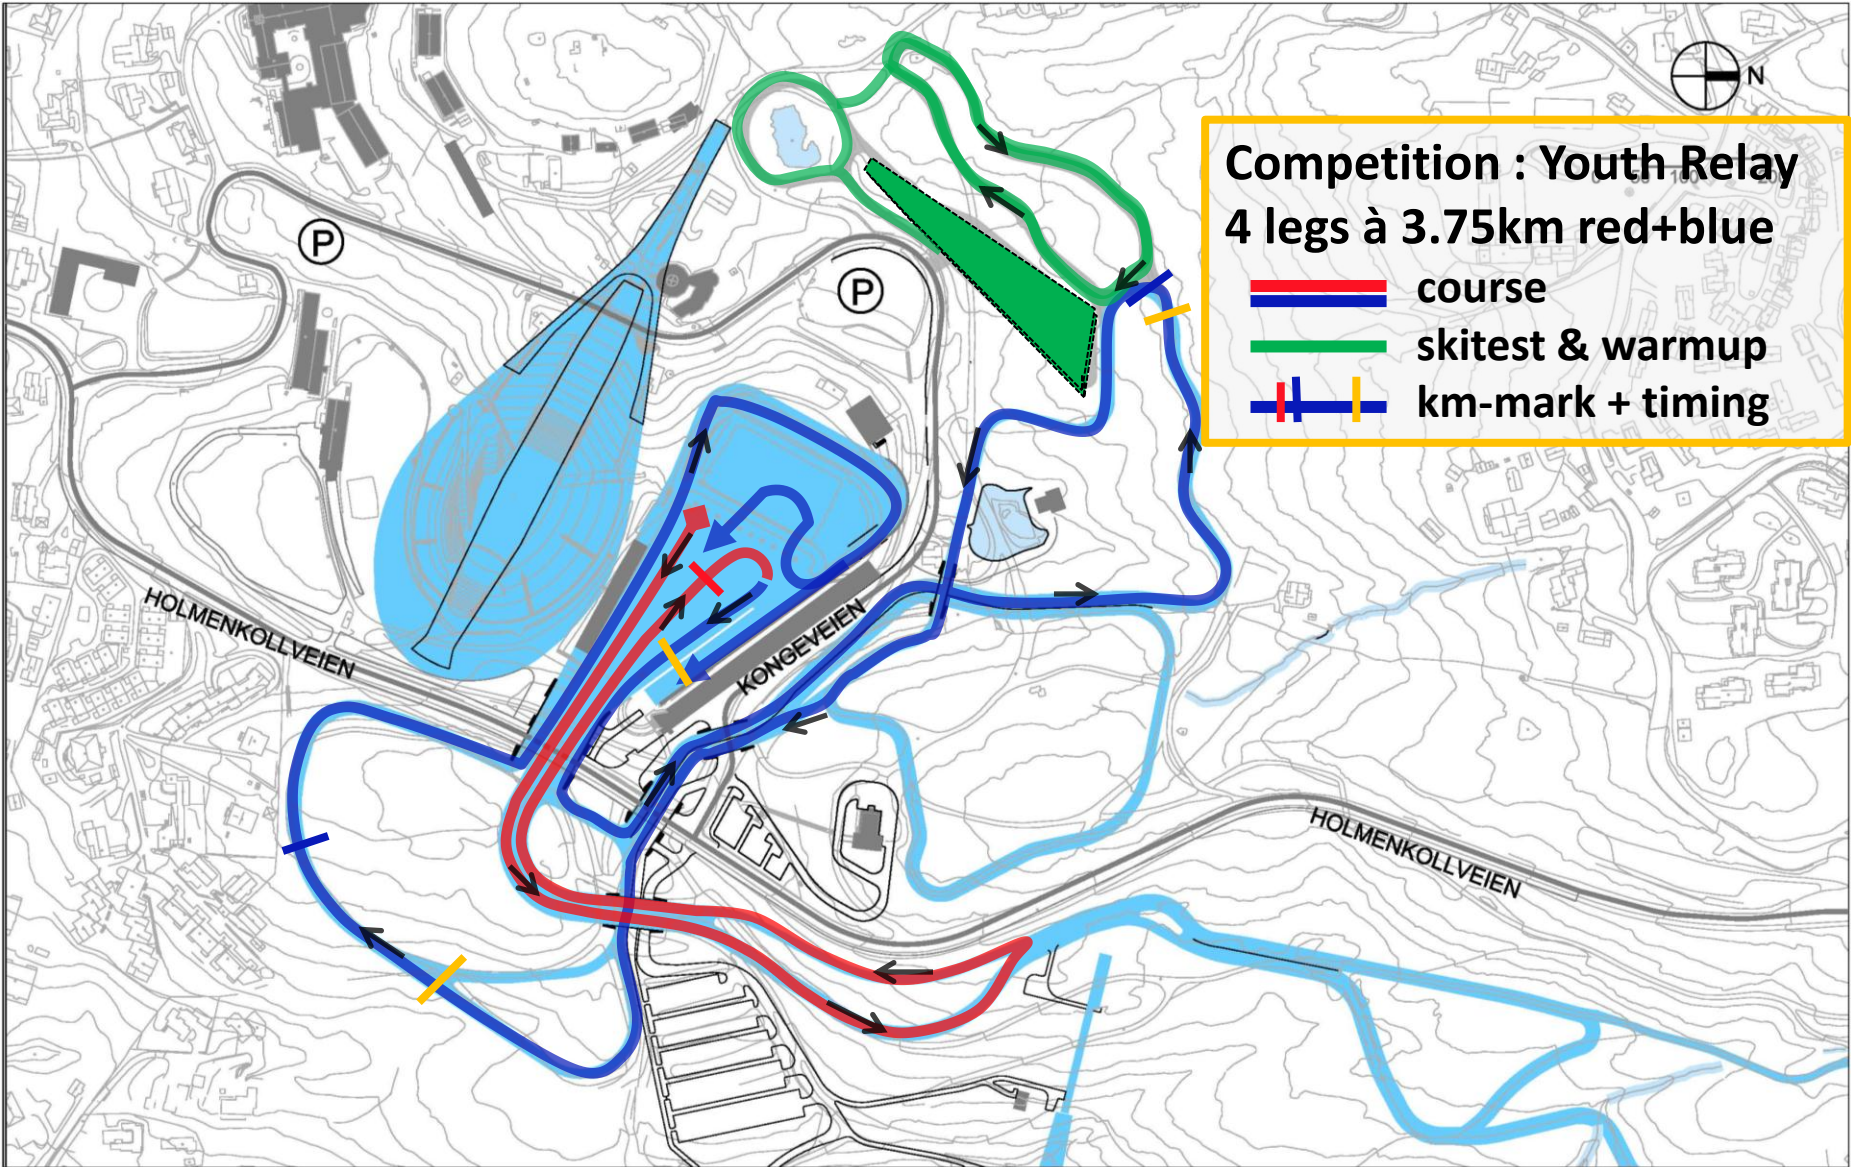

**Competition : Youth Relay**  
**4 legs à 3.75km red+blue**

-  course
-  skitest & warmup
-  km-mark + timing

## Course Profile 3.75 km red/blue - Holmenkollen

Kollen15km NC nov-11

	Course length:	3775m	Height Difference (HD):	56m	Lowest point:	313m
	Category:	D	Maximum Climb (MC):	32m	Highest point:	369m
	Competition Level:	WC	Total Climb (TC):	136m		

## Stadium Layout Youth Relay (4 x 3.75km)

**"No Coaching"  
Youth Relay 2014**

**"No Coaching"  
In Stadium**

**Competition : Youth Relay**  
4 legs à 3.75km red+blue

-  course
-  skitest & warmup
-  km-mark + timing
-  No-coaching
-  Coaching Stadium