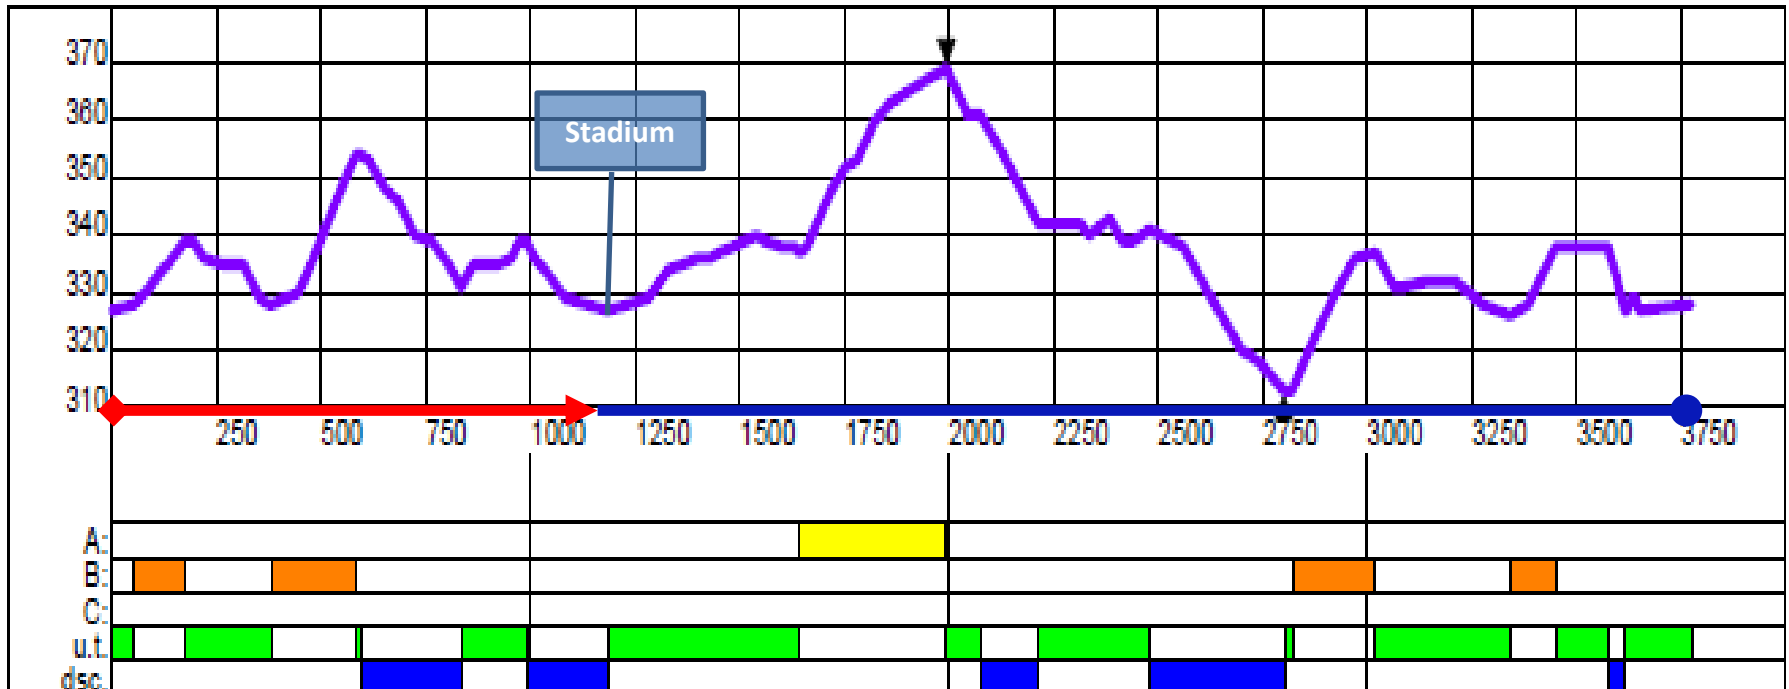

**Competition : Youth Relay**  
**4 legs à 3.75km red+blue**

-  course
-  skitest & warmup
-  km-mark + timing

## Course Profile 3.75 km red/blue - Holmenkollen

Kollen15km NC nov-11

	Course length:	3775m	Height Difference (HD):	56m	Lowest point:	313m
	Category:	D	Maximum Climb (MC):	32m	Highest point:	369m
	Competition Level:	WC	Total Climb (TC):	136m		

## Stadium Layout Youth Relay (4 x 3.75km)

**"No Coaching"  
Youth Relay 2014**

**"No Coaching"  
In Stadium**

**Competition : Youth Relay**  
4 legs à 3.75km red+blue

-  course
-  skitest & warmup
-  km-mark + timing
-  No-coaching
-  Coaching Stadium