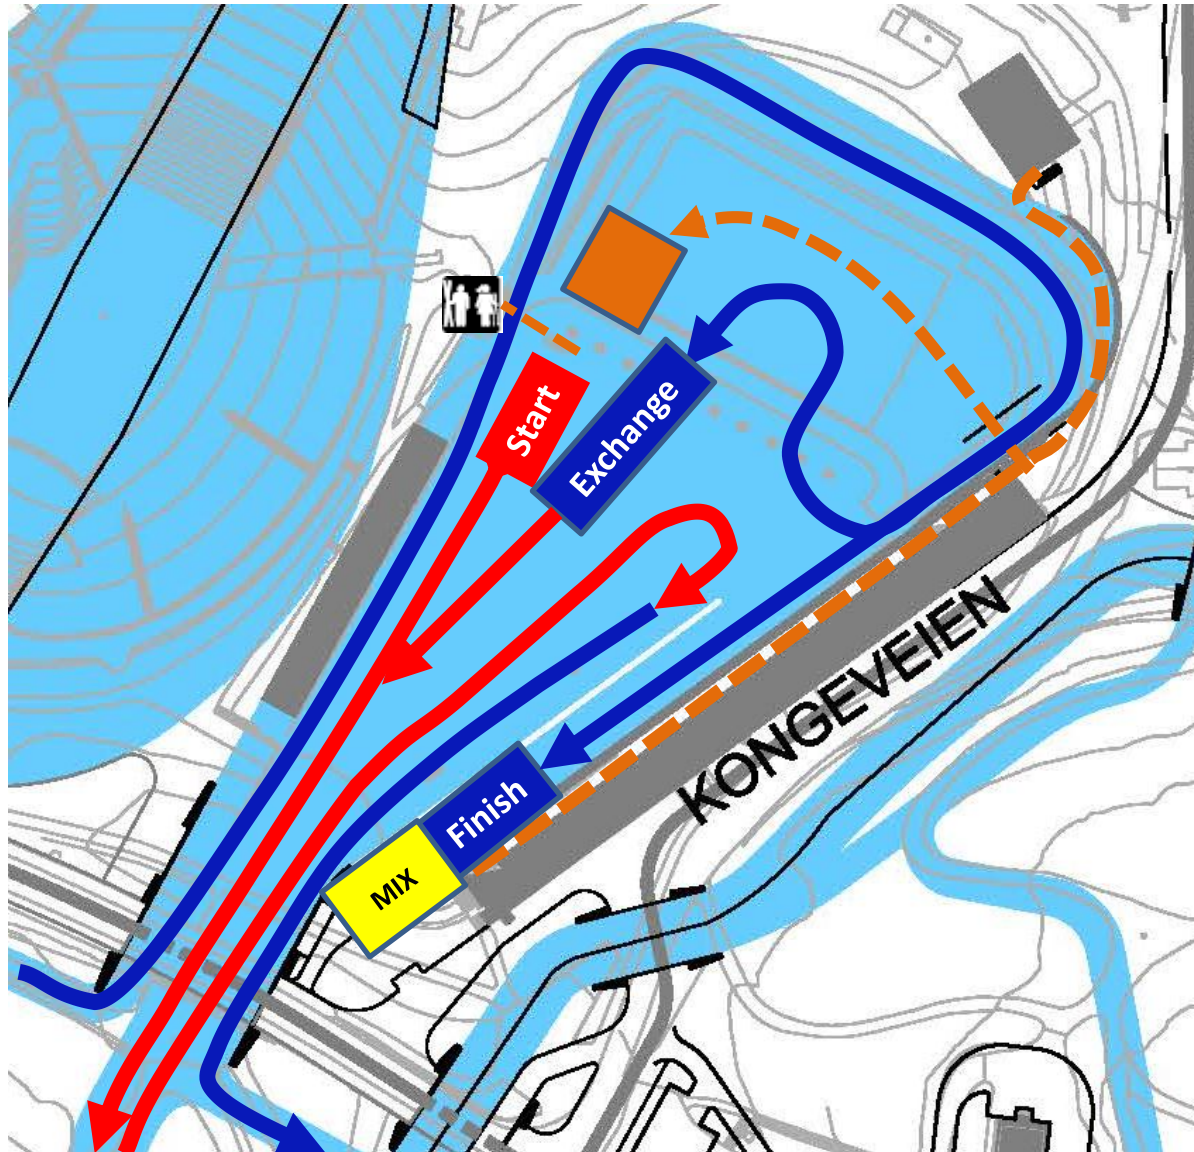

**Competition : Youth Relay**  
**4 legs à 3.75km red+blue**

-  course
-  skitest & warmup
-  km-mark + timing

## Course Profile 3.75 km red/blue - Holmenkollen

Kollen15km NC nov-11

	Course length:	3775m	Height Difference (HD):	56m	Lowest point:	313m
	Category:	D	Maximum Climb (MC):	32m	Highest point:	369m
	Competition Level:	WC	Total Climb (TC):	136m		

## Stadium Layout Youth Relay (4 x 3.75km)

**"No Coaching"  
Youth Relay 2014**

**"No Coaching"  
In Stadium**

**Competition : Youth Relay**  
4 legs à 3.75km red+blue

-  course
-  skitest & warmup
-  km-mark + timing
-  No-coaching
-  Coaching Stadium