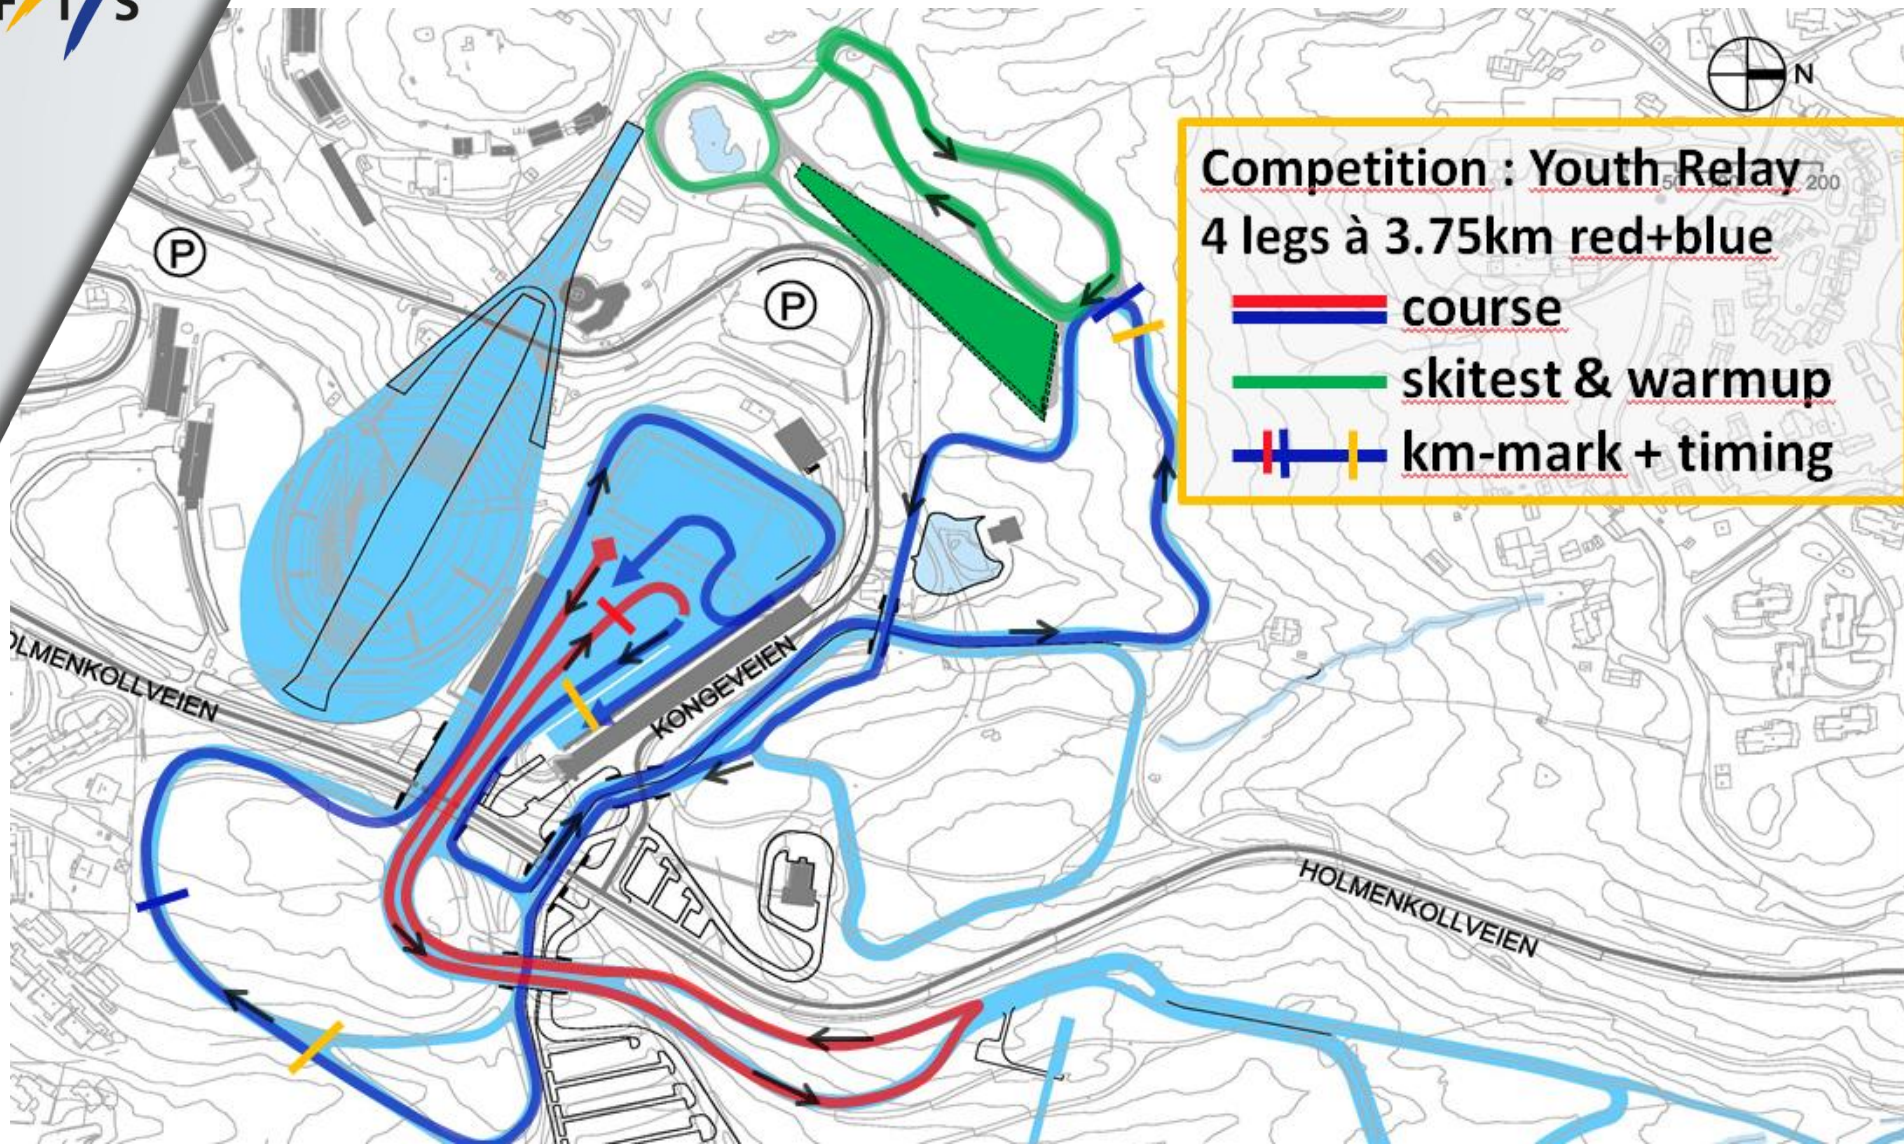

Leg bibs on both legs

Hente transpondere:

1. Etappe 1230-1240
2. Etappe 1240-1250
3. Etappe 1250-1300
4. Etappe 1305-1315

**HUSK Å LEVERE TRANSPONDER ETTER
LØPET!!**

COURSE Youth Relay 3.75 km

Competition : Youth Relay 200

4 legs à 3.75km red+blue

-  **course**
-  **skitesting & warmup**
-  **km-mark + timing**

FIS Presenting Sponsor

Official FIS World Cup Sponsors

Official Timing

Event Sponsors

www.fis-ski.com

www.skifest.no