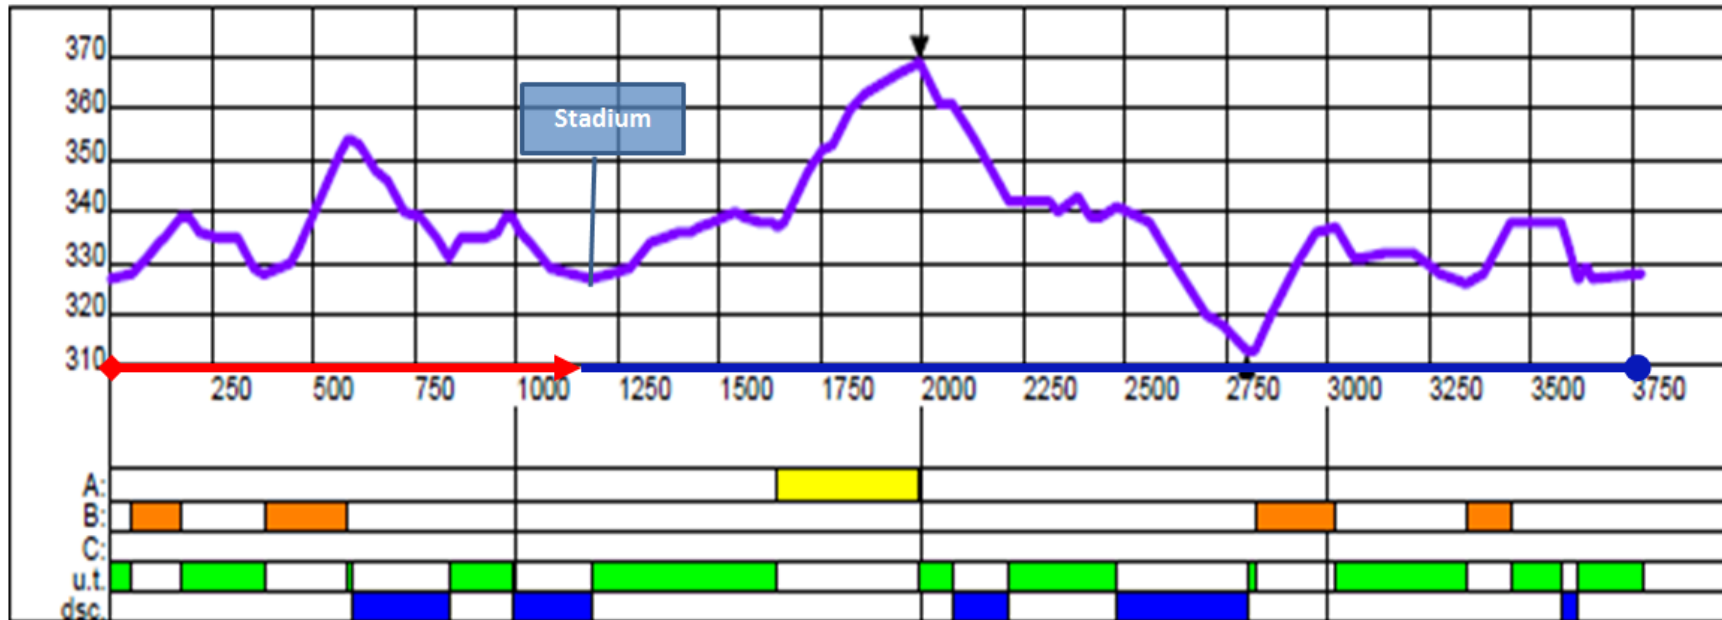

4 legs à 3.75km red+blue

-  **course**
-  **skitesting & warmup**
-  **km-mark + timing**

FIS Presenting Sponsor

Official FIS World Cup Sponsors

Official Timing

Event Sponsors

www.fis-ski.com

www.skifest.no

Course Profile 3.75 km red/blue - Holmenkollen

Kollen15km NC nov-11

	Course length:	3775m	Height Difference (HD):	56m	Lowest point:	313m
	Category:	D	Maximum Climb (MC):	32m	Highest point:	369m
	Competition Level:	WC	Total Climb (TC):	136m		