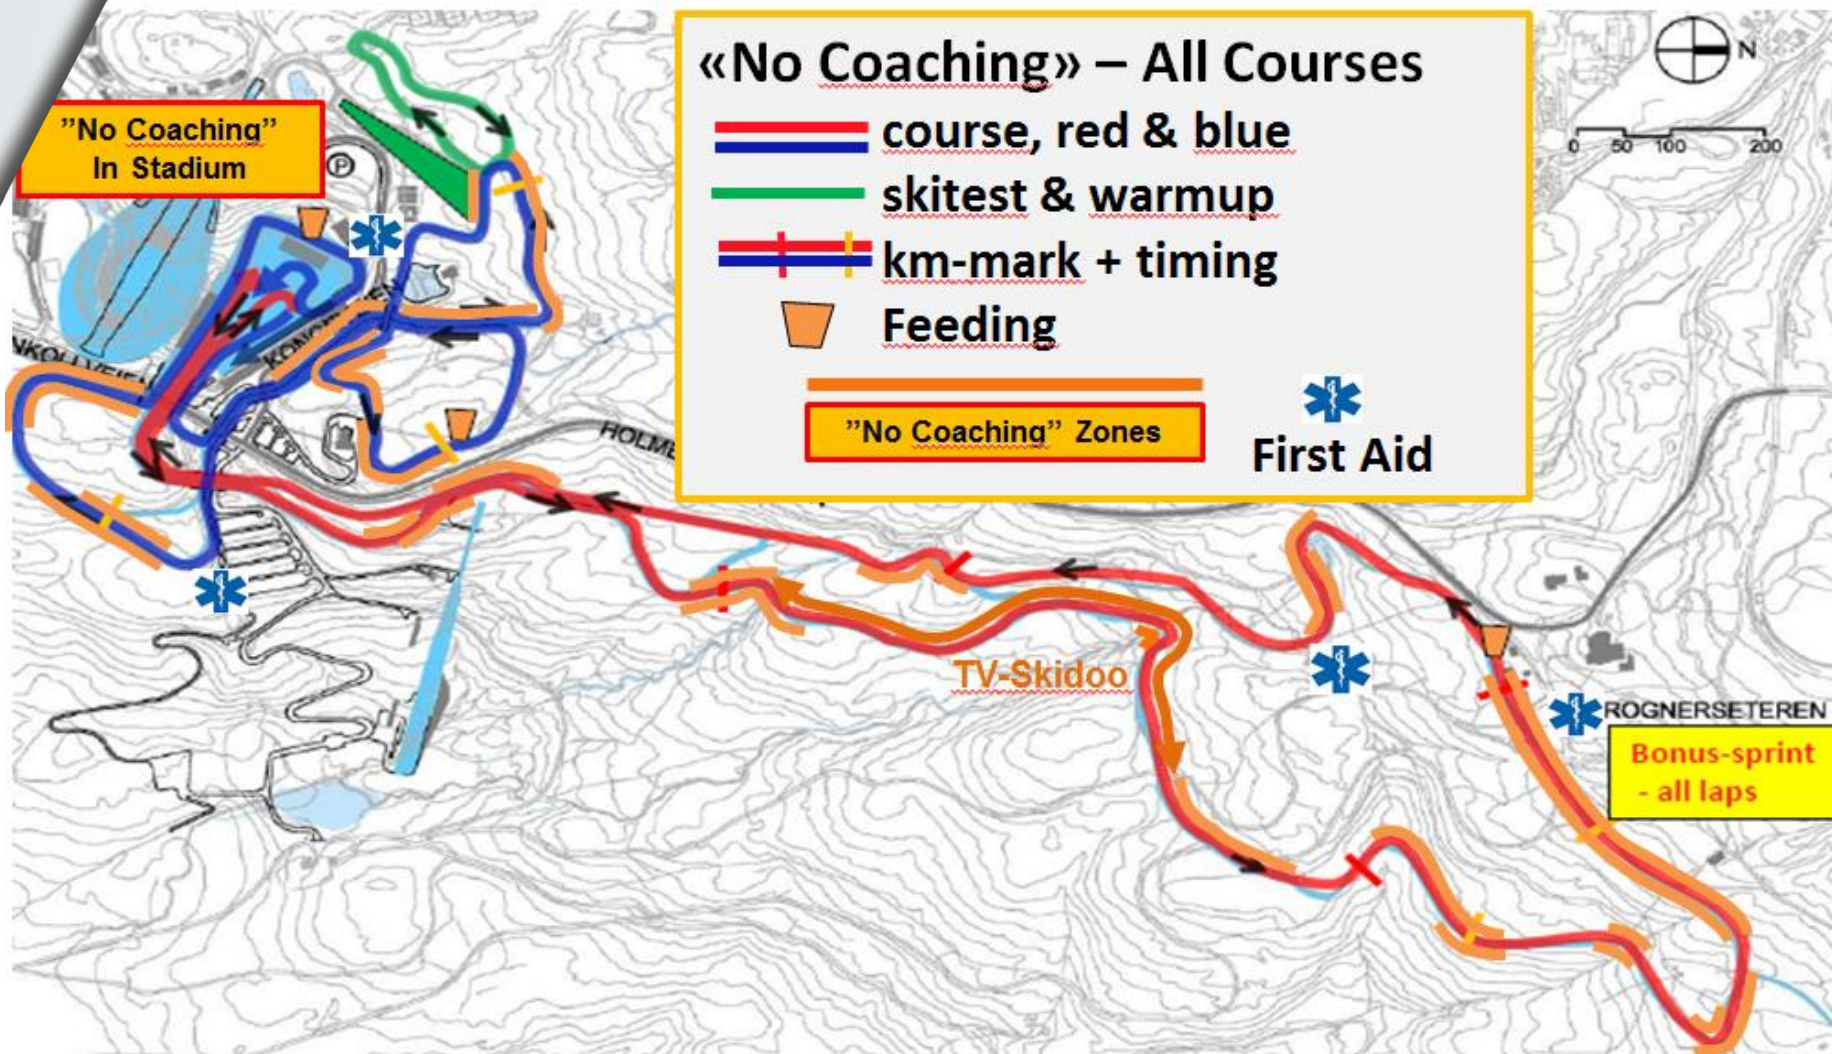

FIS Presenting Sponsor

Official FIS World Cup Sponsors

Official Timing

Event Sponsors