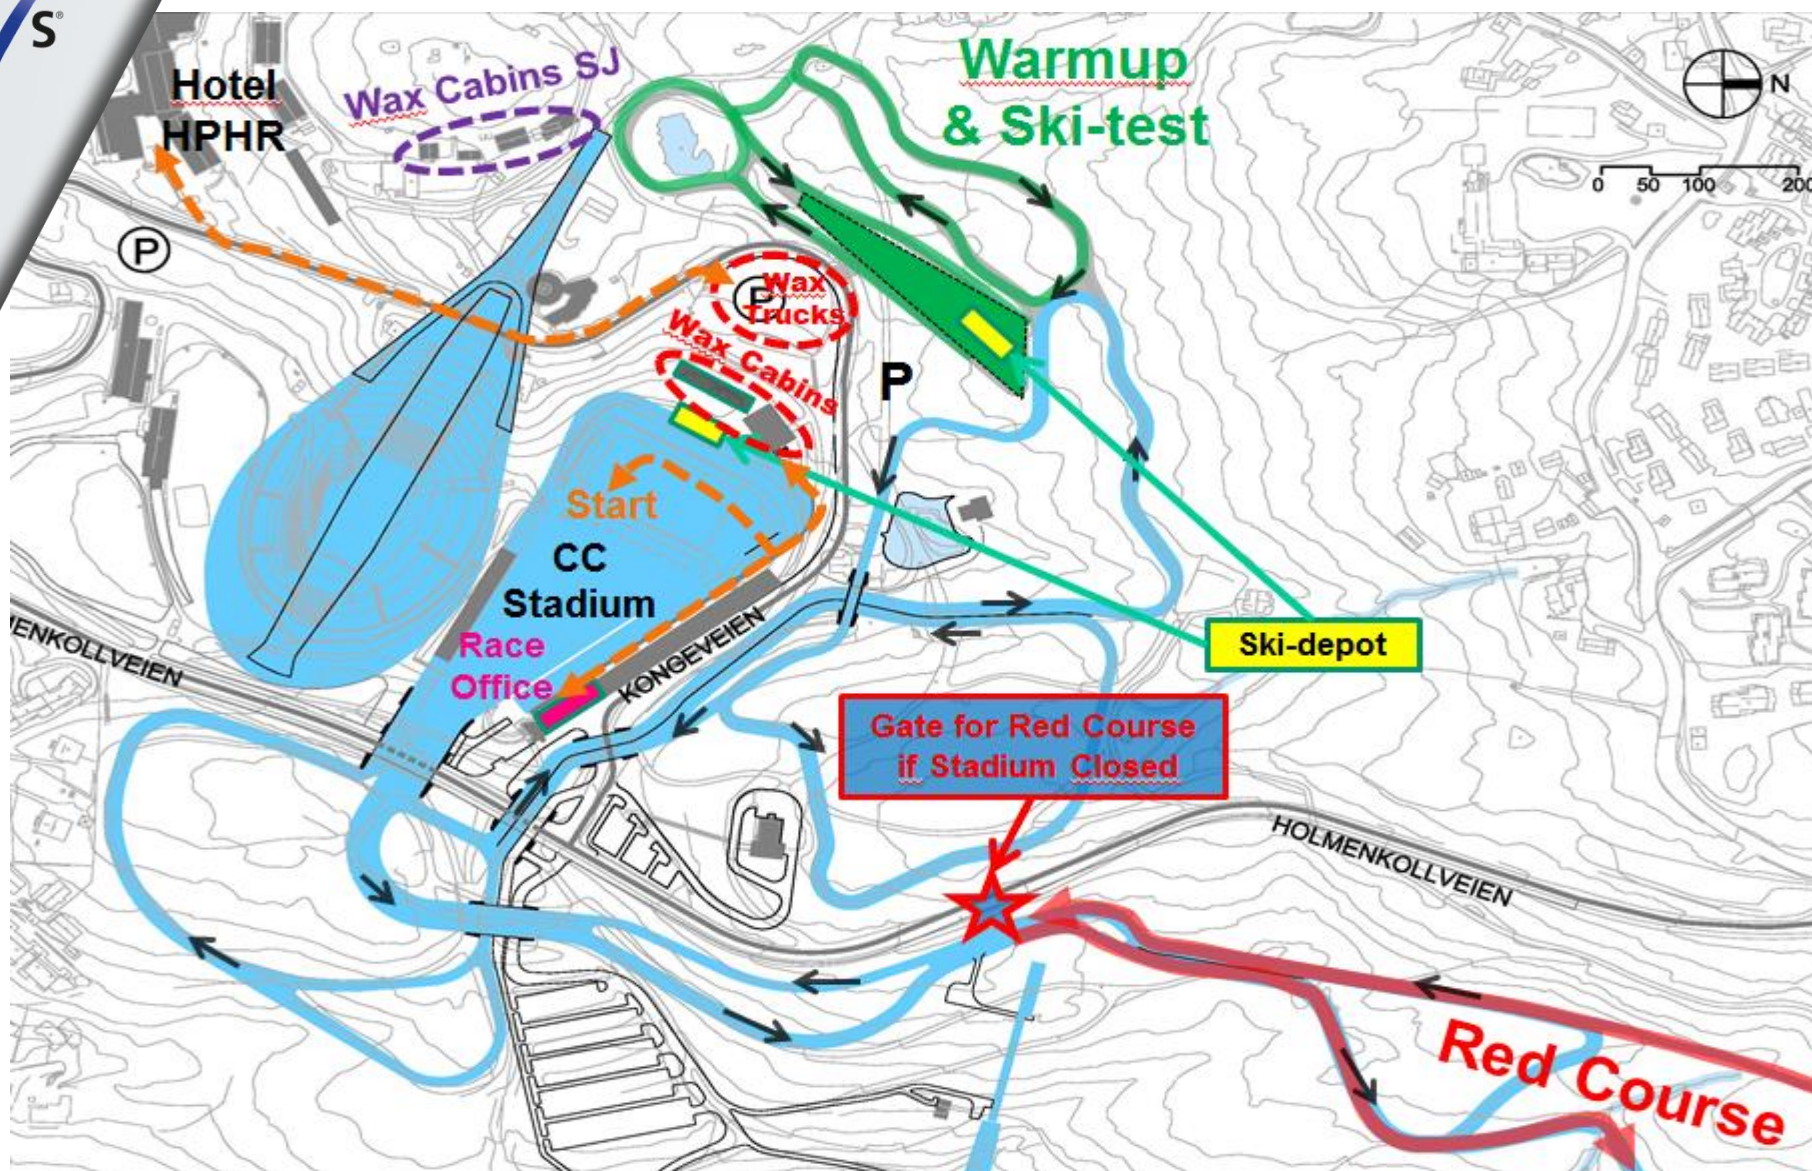

VENUE OVERVIEW

FIS Presenting Sponsor

Official FIS World Cup Sponsors

Official Timing

Event Sponsors

www.fis-ski.com

www.skifest.no