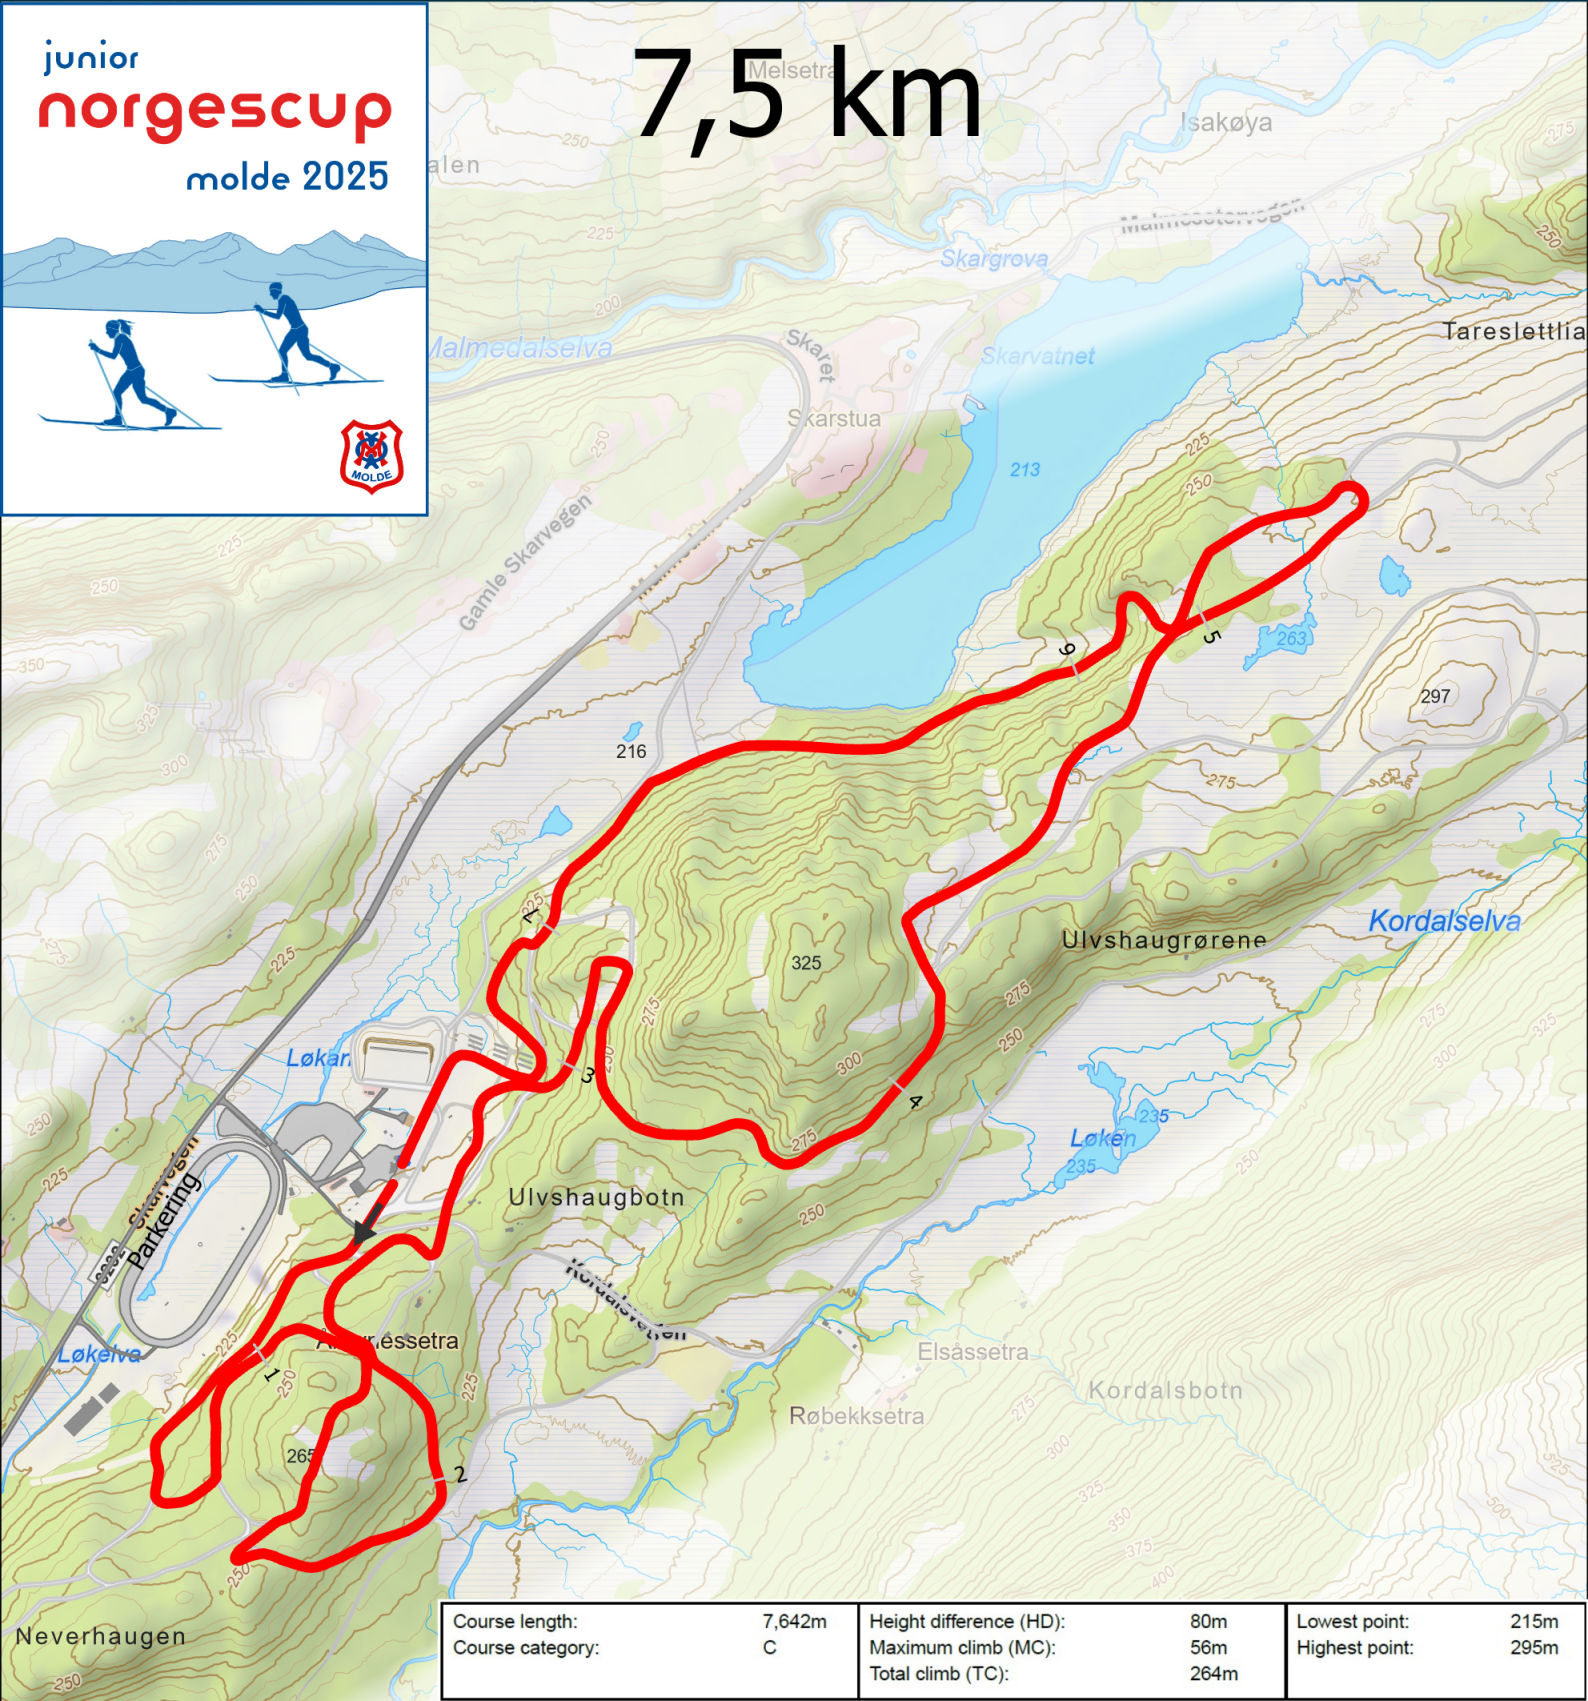

junior norgescup molde 2025

7,5 km

Course length:	7,642m	Height difference (HD):	80m	Lowest point:	215m
Course category:	C	Maximum climb (MC):	56m	Highest point:	295m
		Total climb (TC):	264m		

A-climb B-climb C-climb descent undulated terrain