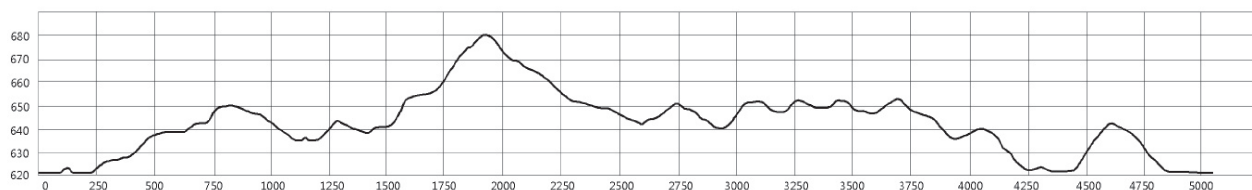

FIS Cross Country Jr/U23 World Championships 2022

Course map - 5km red

24.02.2022

Women U23 10km C

Men U23 15km C

Map design -
BK kartservice
emily@benhamkvale.com