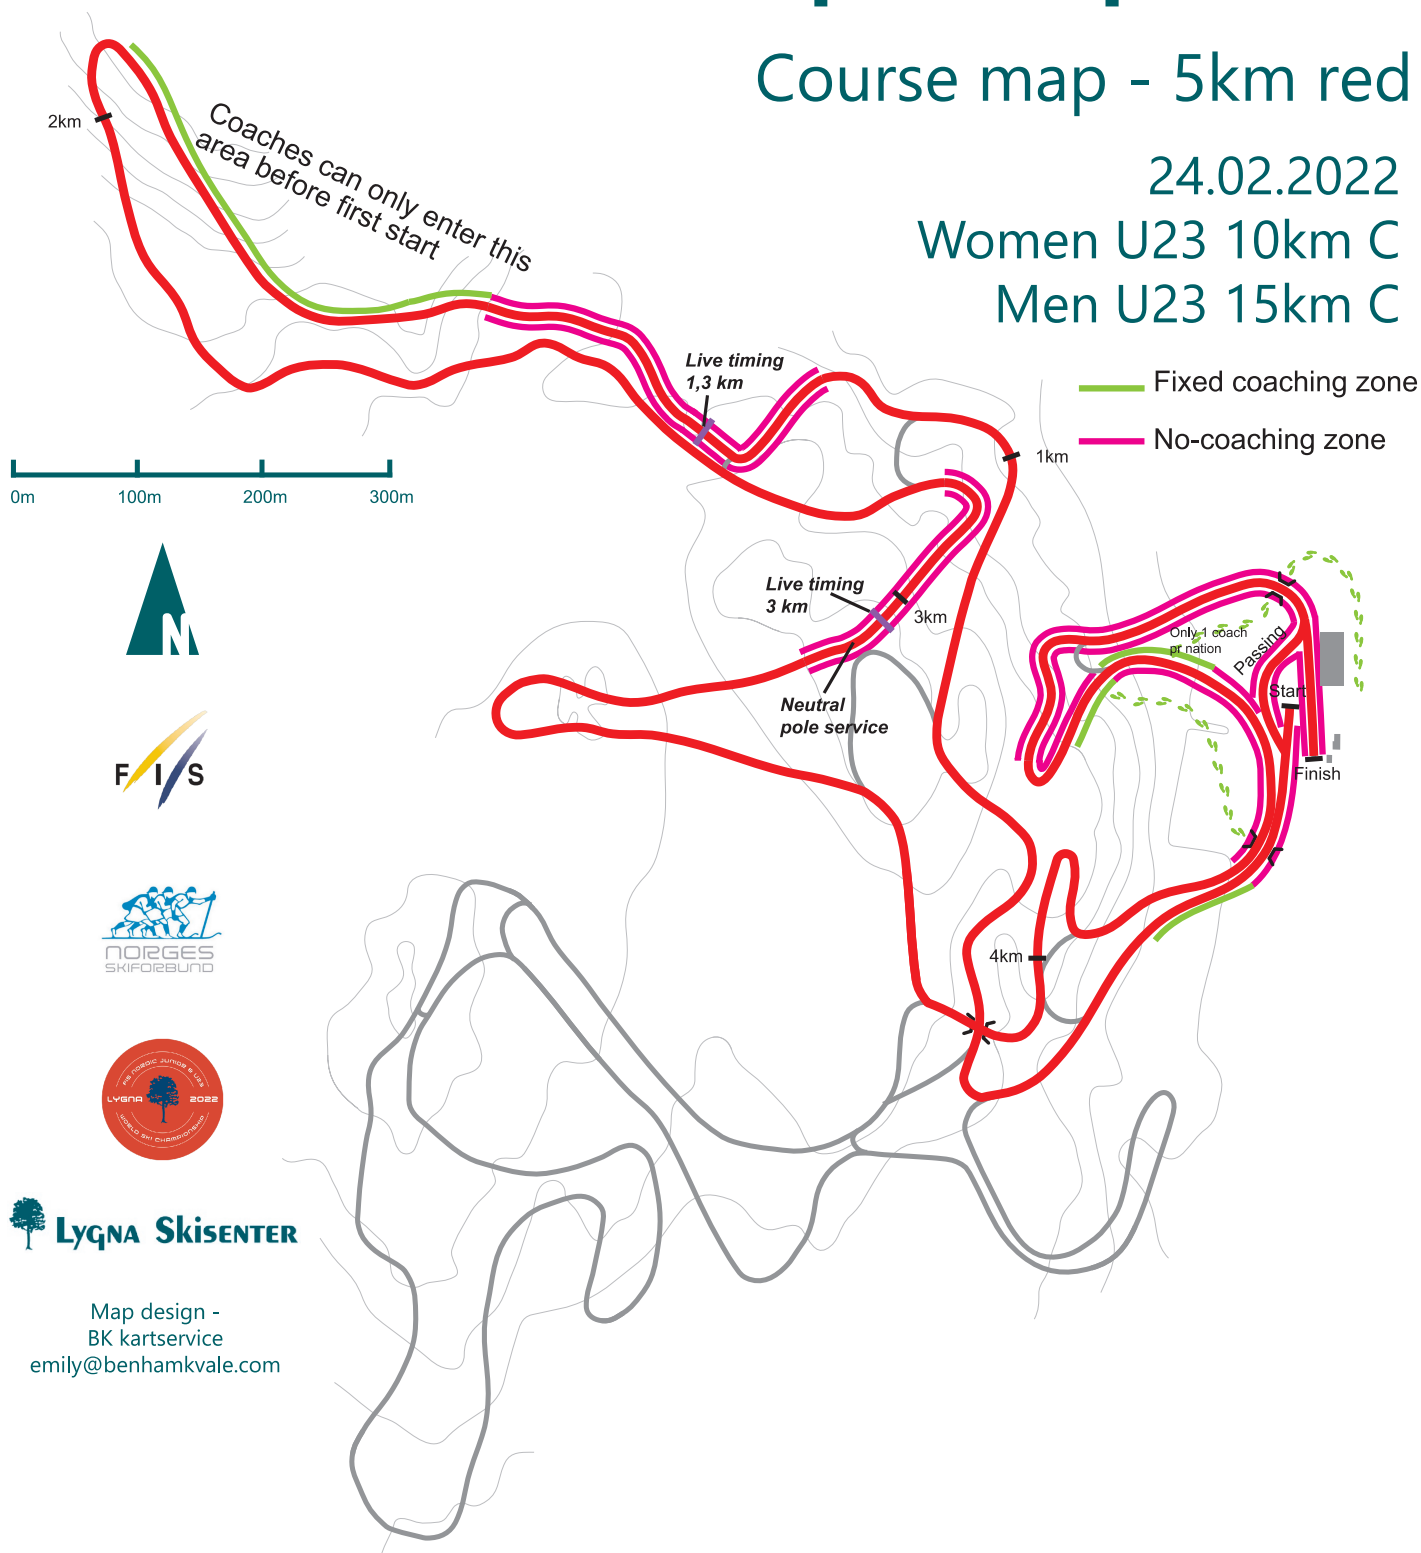

FIS Cross Country Jr/U23 World Championships 2022

Course map - 5km red

24.02.2022

Women U23 10km C

Men U23 15km C

Map design -
BK kartservice
emily@benhamkvale.com