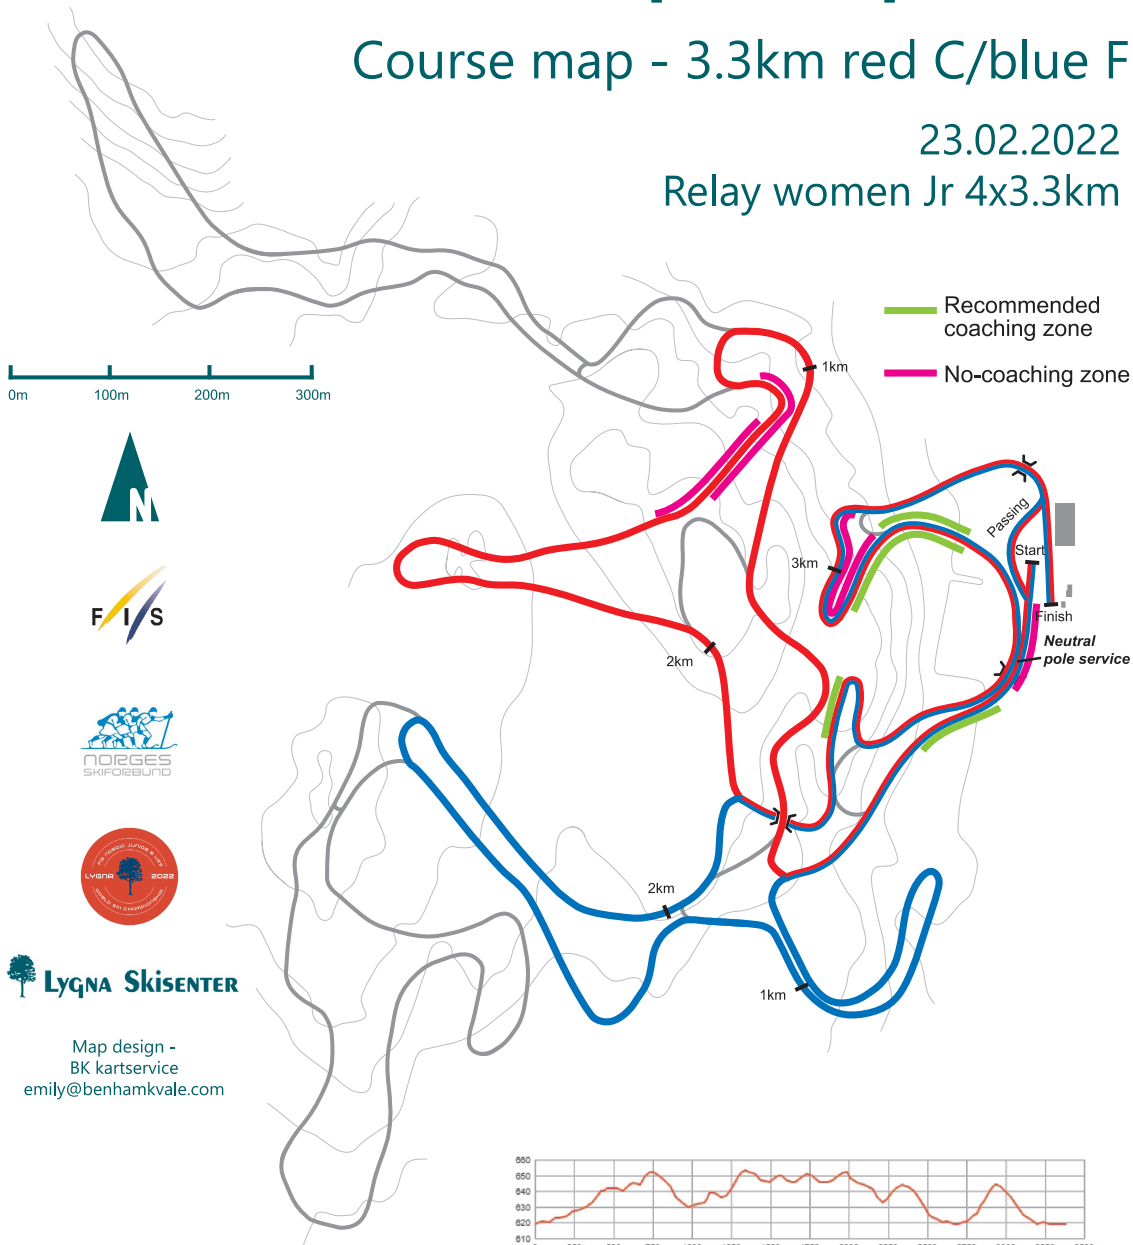

FIS Cross Country Jr/U23 World Championships 2022

Course map - 3.3km red C/blue F

23.02.2022

Relay women Jr 4x3.3km

LYNNA SKISENTER

Map design -
BK kartservice
emily@benhamkvale.com