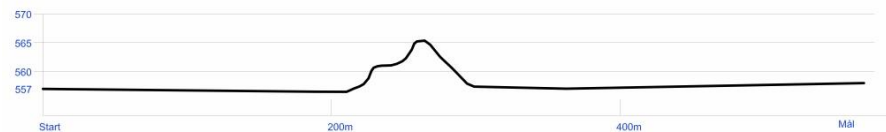

## Tolga 2023

NORGES  
SKIFORBUND

Arenakart  
Para sittende

Course length:	5,344m	Height difference (HD):	79m	Lowest point:	557m
Course category:	D	Maximum climb (MC):	31m	Highest point:	636m
		Total climb (TC):	177m		