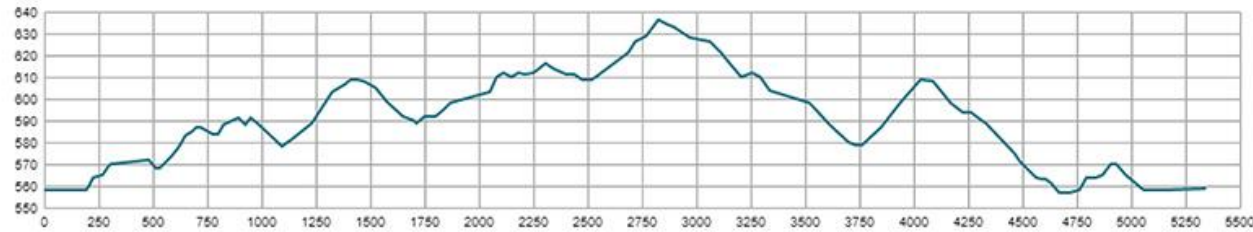

## Tolga 2023

NORGES  
SKIFORBUND

Arenakart  
Para sittende

Course length:	5,344m	Height difference (HD):	79m	Lowest point:	557m
Course category:	D	Maximum climb (MC):	31m	Highest point:	636m
		Total climb (TC):	177m		