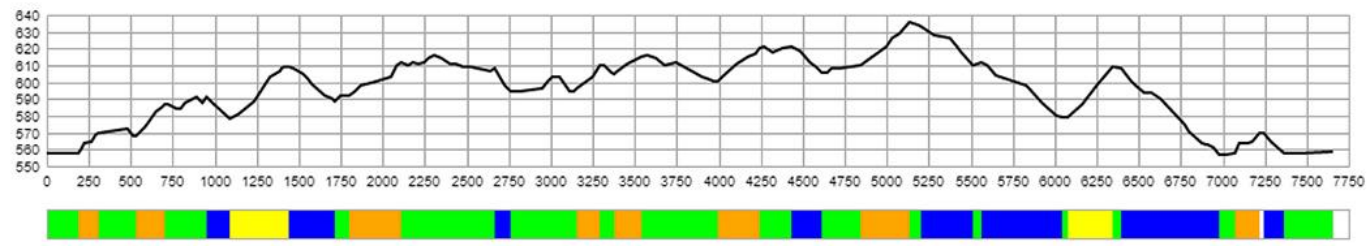

DYRKE · LOKAL · STYRKE

**Ski NM**

Tolga 2023

NORGES  
SKIFORBUND

DYRKE · LOKAL · STYRKE

**Ski NM**

Tolga 2023

Course length:	7,654m	Height difference (HD):	79m	Lowest point:	557m
Course category:	D	Maximum climb (MC):	31m	Highest point:	636m
		Total climb (TC):	240m		