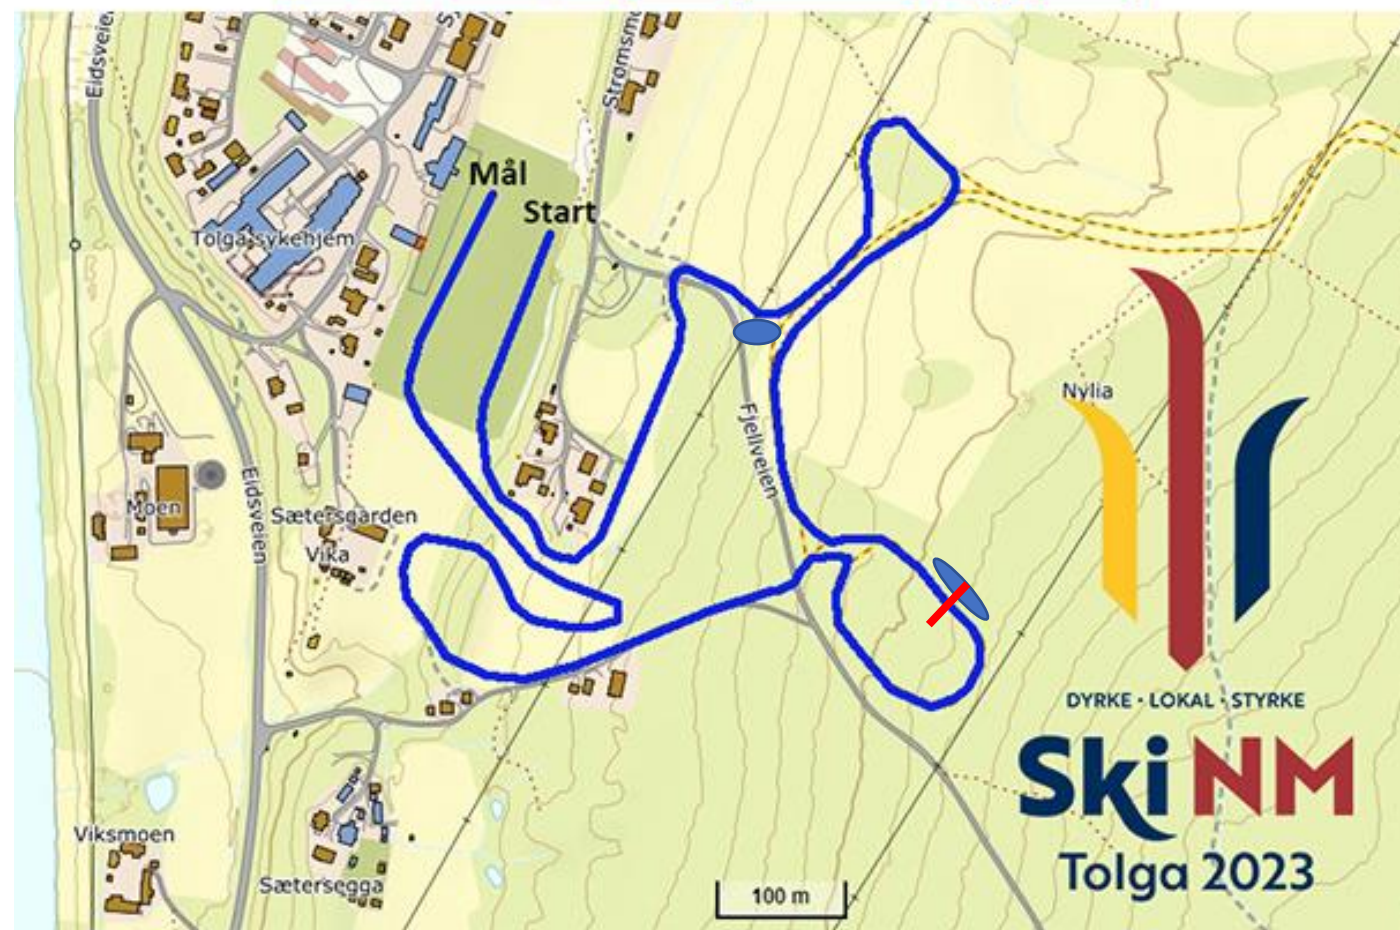

Course length:	2,710m	Height difference (HD):	52m	Lowest point:	557m
Course category:	D	Maximum climb (MC):	31m	Highest point:	609m
		Total climb (TC):	89m		

Onsdag og
torsdag

- Coaching-sone
- | Timing-punkt