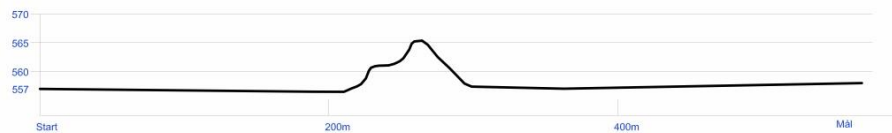

DYRKE · LOKAL · STYRKE

Ski NM

Tolga 2023