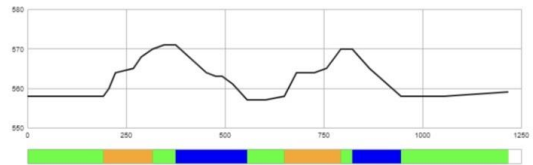

# Værmelding

[Yr - Sætersgarden - Langtidsvarsel](#)

Course length:	1,217m	Height difference (HD):	14m	Lowest point:	557m
Course category:		Maximum climb (MC):	12m	Highest point:	571m
		Total climb (TC):	27m		