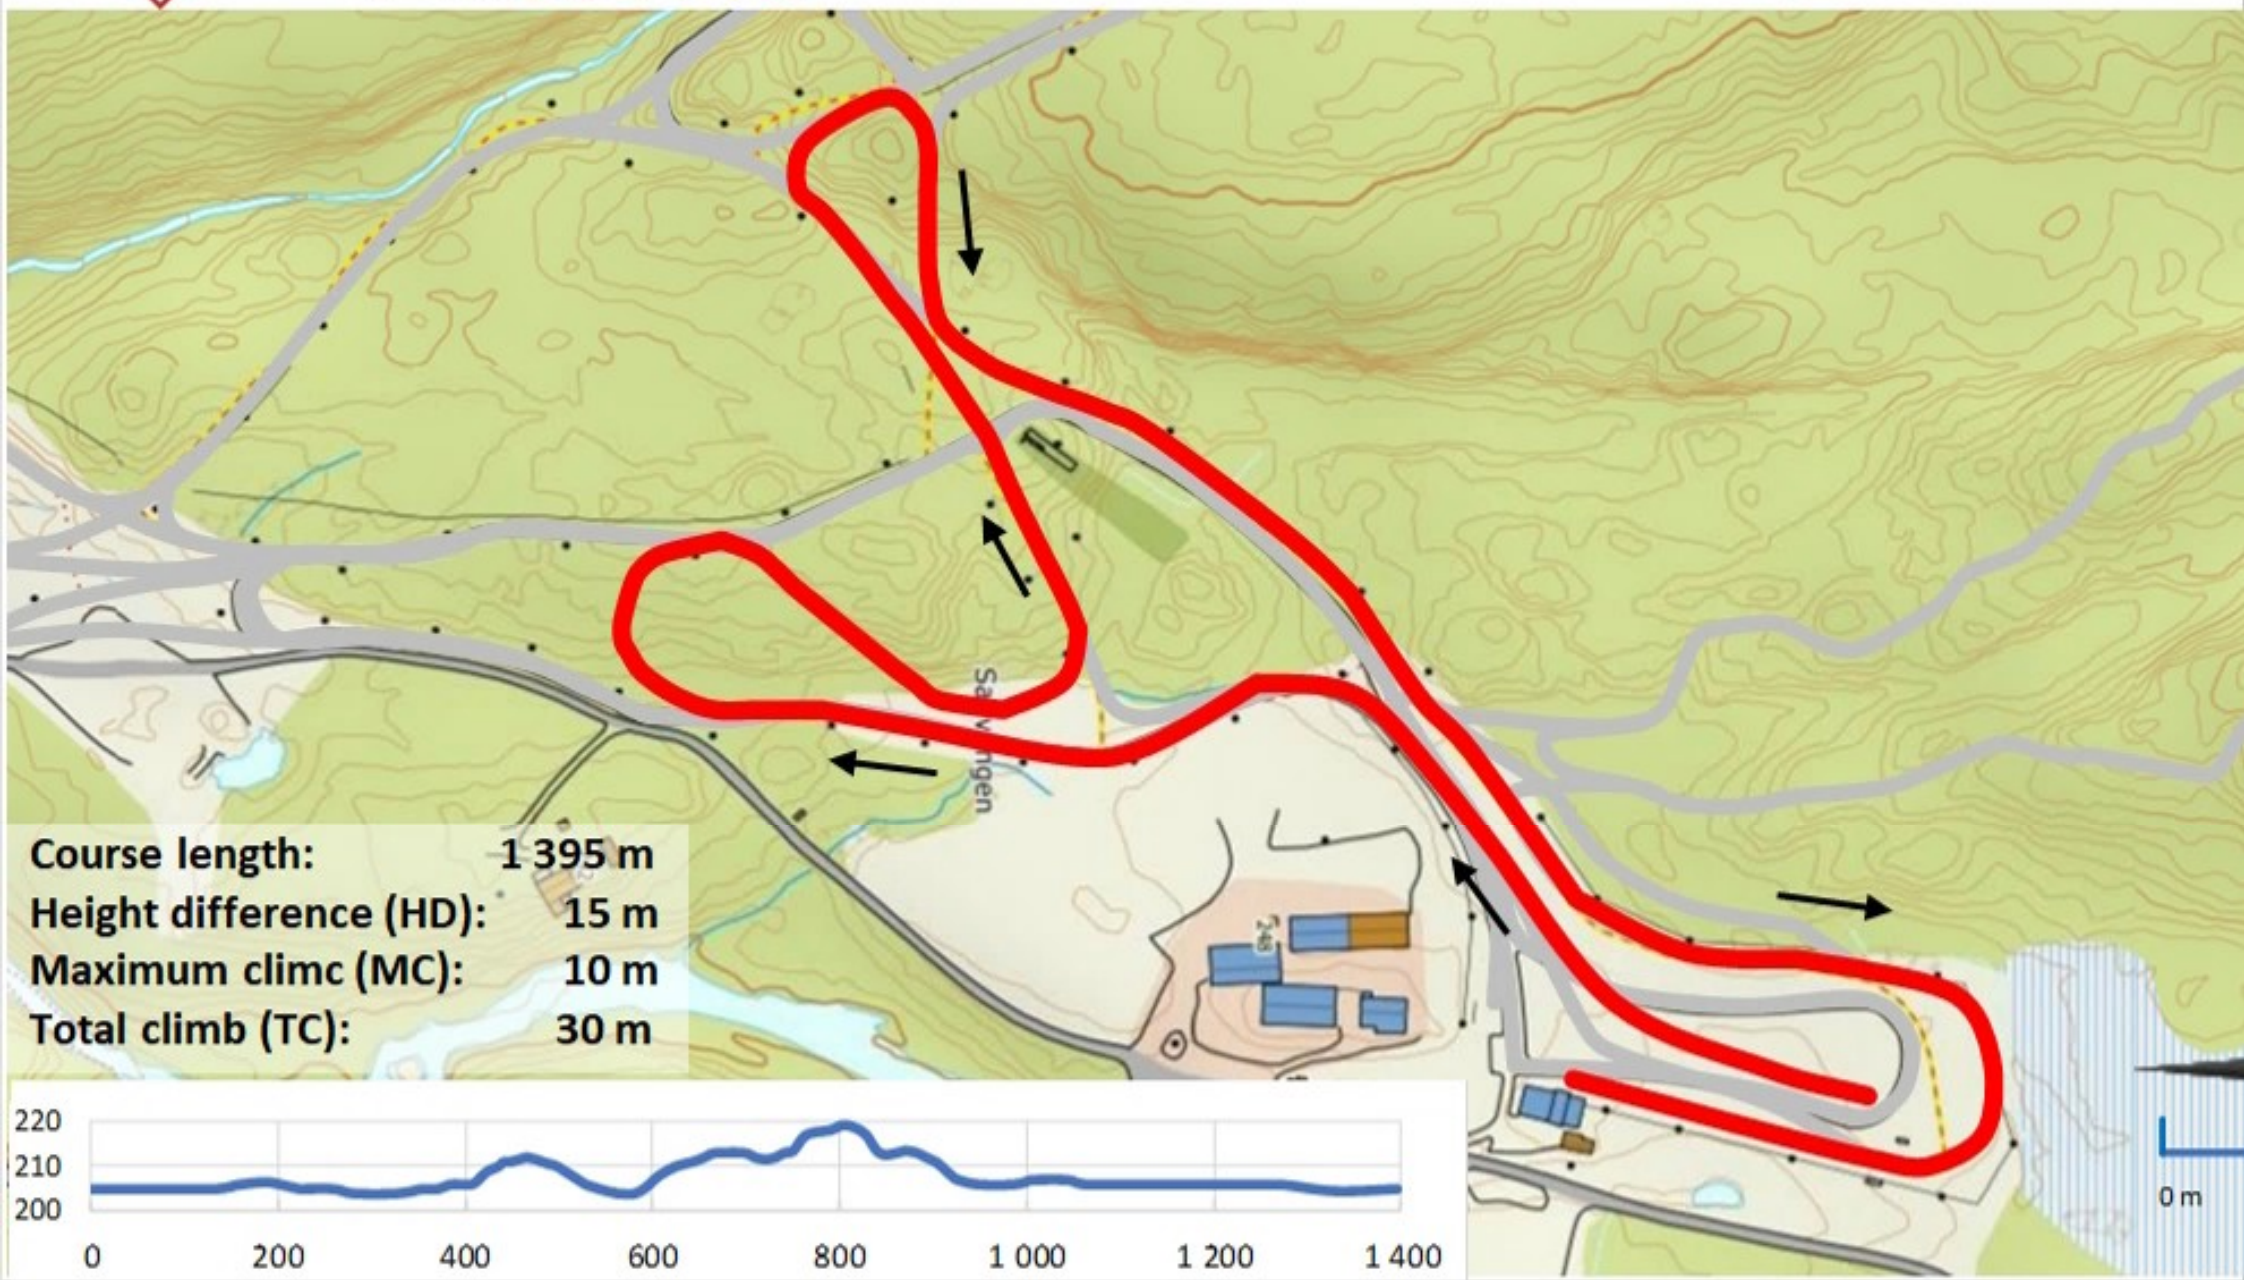

Sprint

Equinor NC 2024

Norges Skiforbund

equinor

Course length: 1 395 m
Height difference (HD): 15 m
Maximum climb (MC): 10 m
Total climb (TC): 30 m