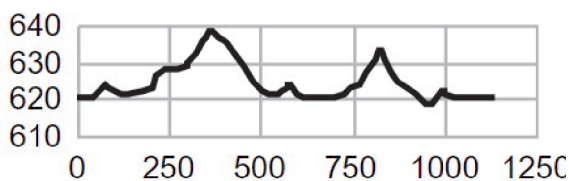

Norgescup jr 2024

Løypekart 19. januar

M17, M18, M19-20: Sprint 1,2 km

Kart - BK kartservice
embenham1@hotmail.co.uk

1,2 km sprint

Course length	1144m
Height Difference (HD)	19m
Maximum Climb (MC)	16m
Total Climb (TC)	40m