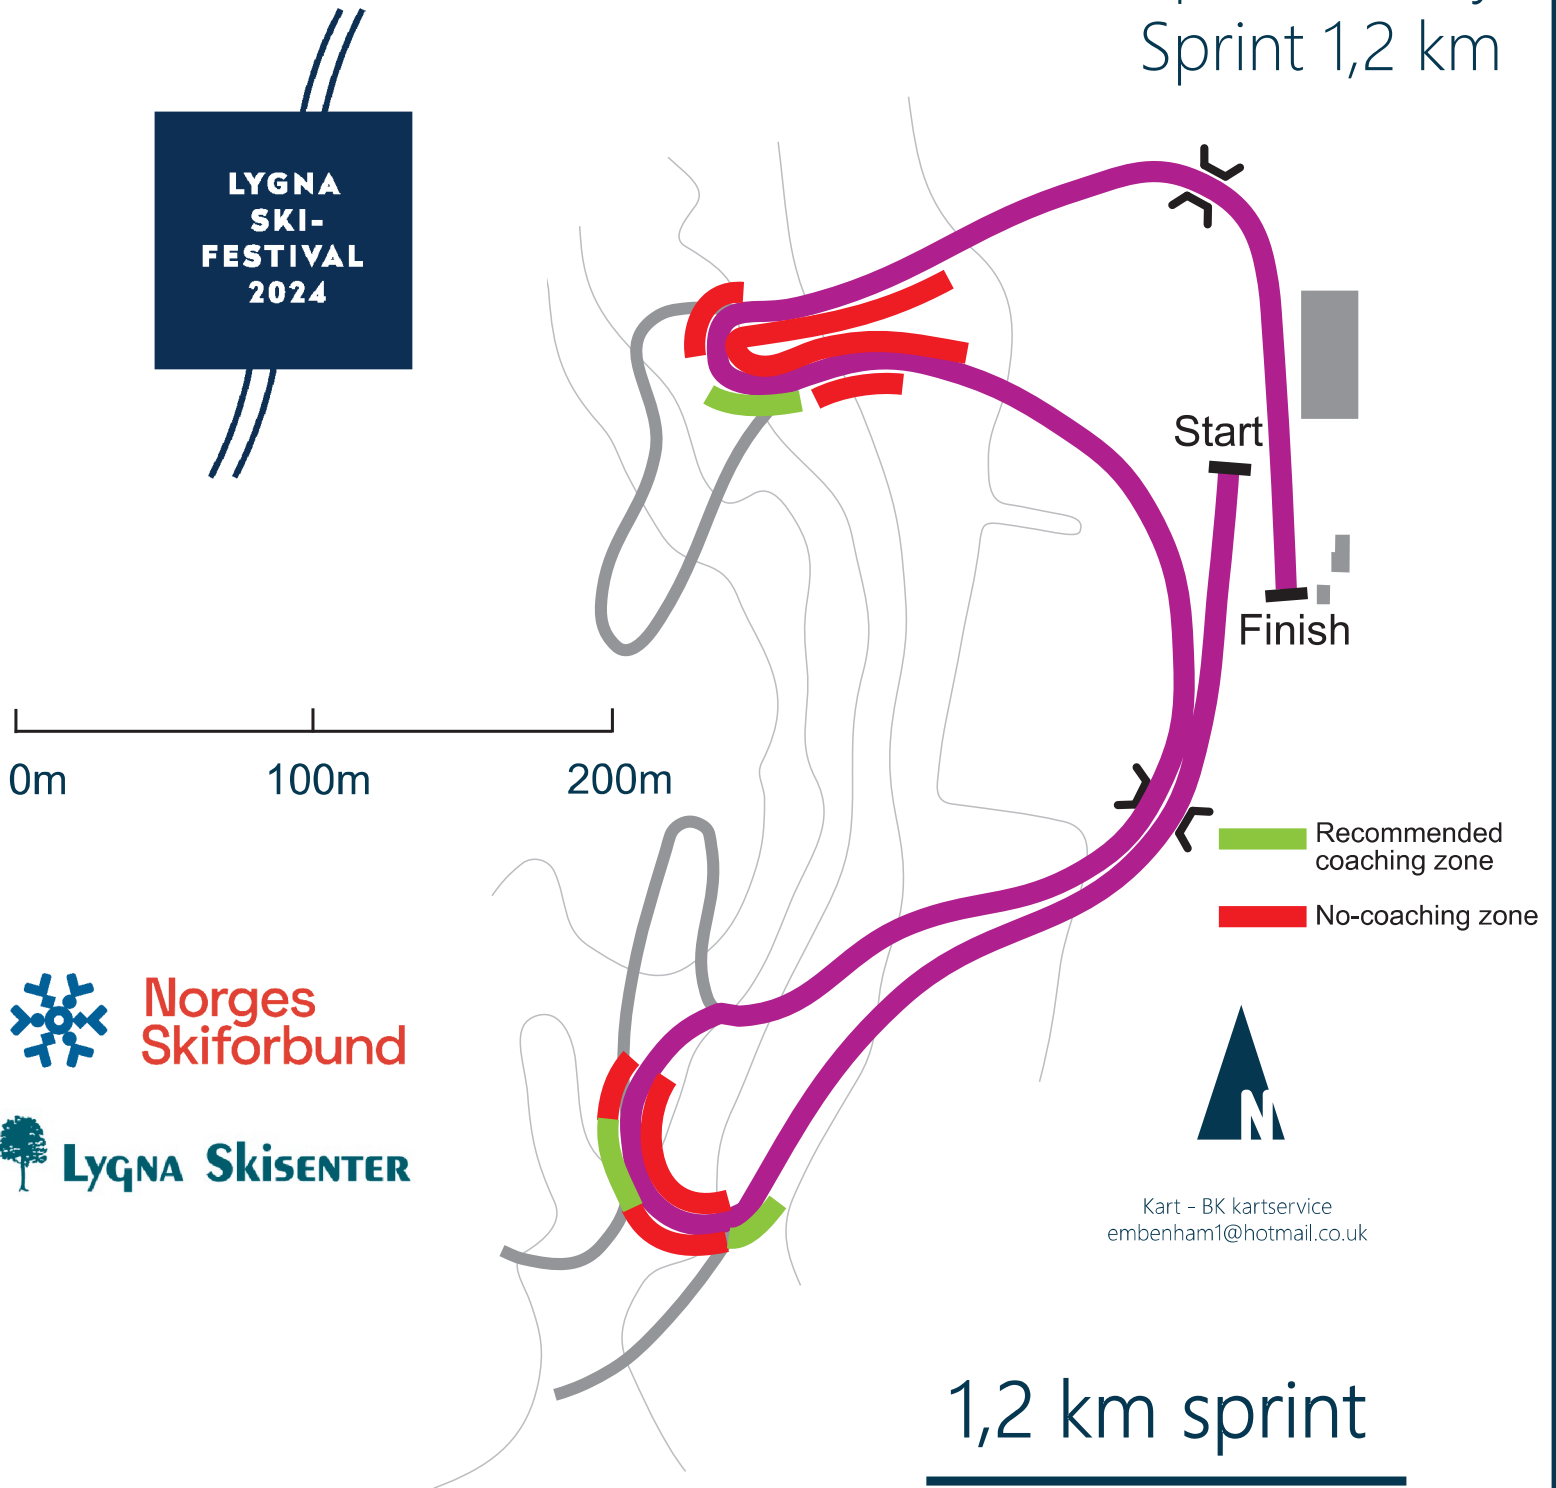

Norgescup 2024

Course map 6 January
Sprint 1,2 km

LYGNA
SKI-
FESTIVAL
2024

1,2 km sprint

Course length	1144m
Height Difference (HD)	19m
Maximum Climb (MC)	16m
Total Climb (TC)	40m